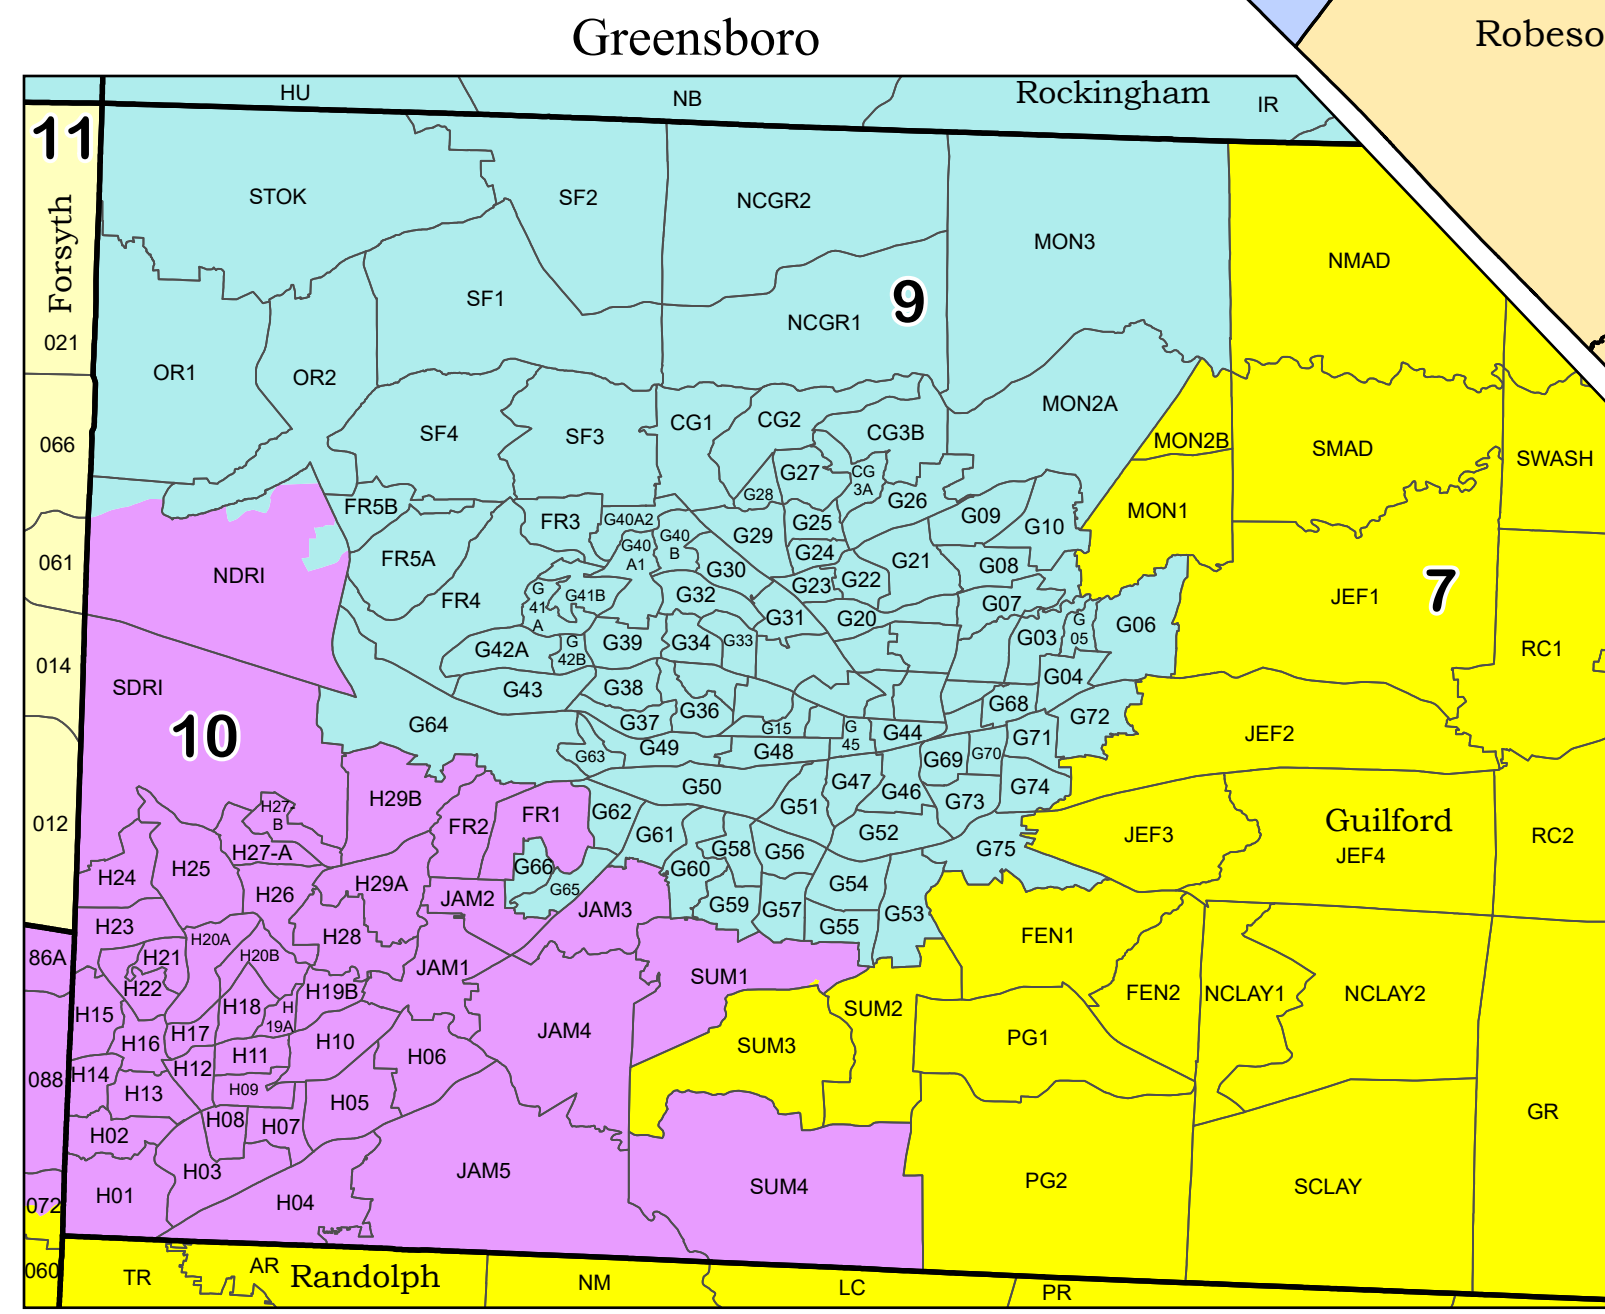

Guilford - Forsyth

Wake - Durham

CBK-3

US Congress

Districts

1	8	County
2	9	Insets only
3	10	VTD
4	11	
5	12	
6	13	
7	14	

CBK-4

US Congress

Districts

1	8
2	9
3	10
4	11
5	12
6	13
7	14

County
VTD
Insets only

CBK-5

Districts

1	8
2	9
3	10
4	11
5	12
6	13
7	14

County
VTD
Insets only

US Congress

CMT-9

Districts

1	8
2	9
3	10
4	11
5	12
6	13
7	14

County
VTD
Insets only

US Congress

CST-2

US Congress

CST-6

US Congress

Districts

1	8
2	9
3	10
4	11
5	12
6	13
7	14

County
VTD
Insets only

CBA-2

Districts

1	8	County
2	9	VTD
3	10	Insets only
4	11	
5	12	
6	13	
7	14	

US Congress