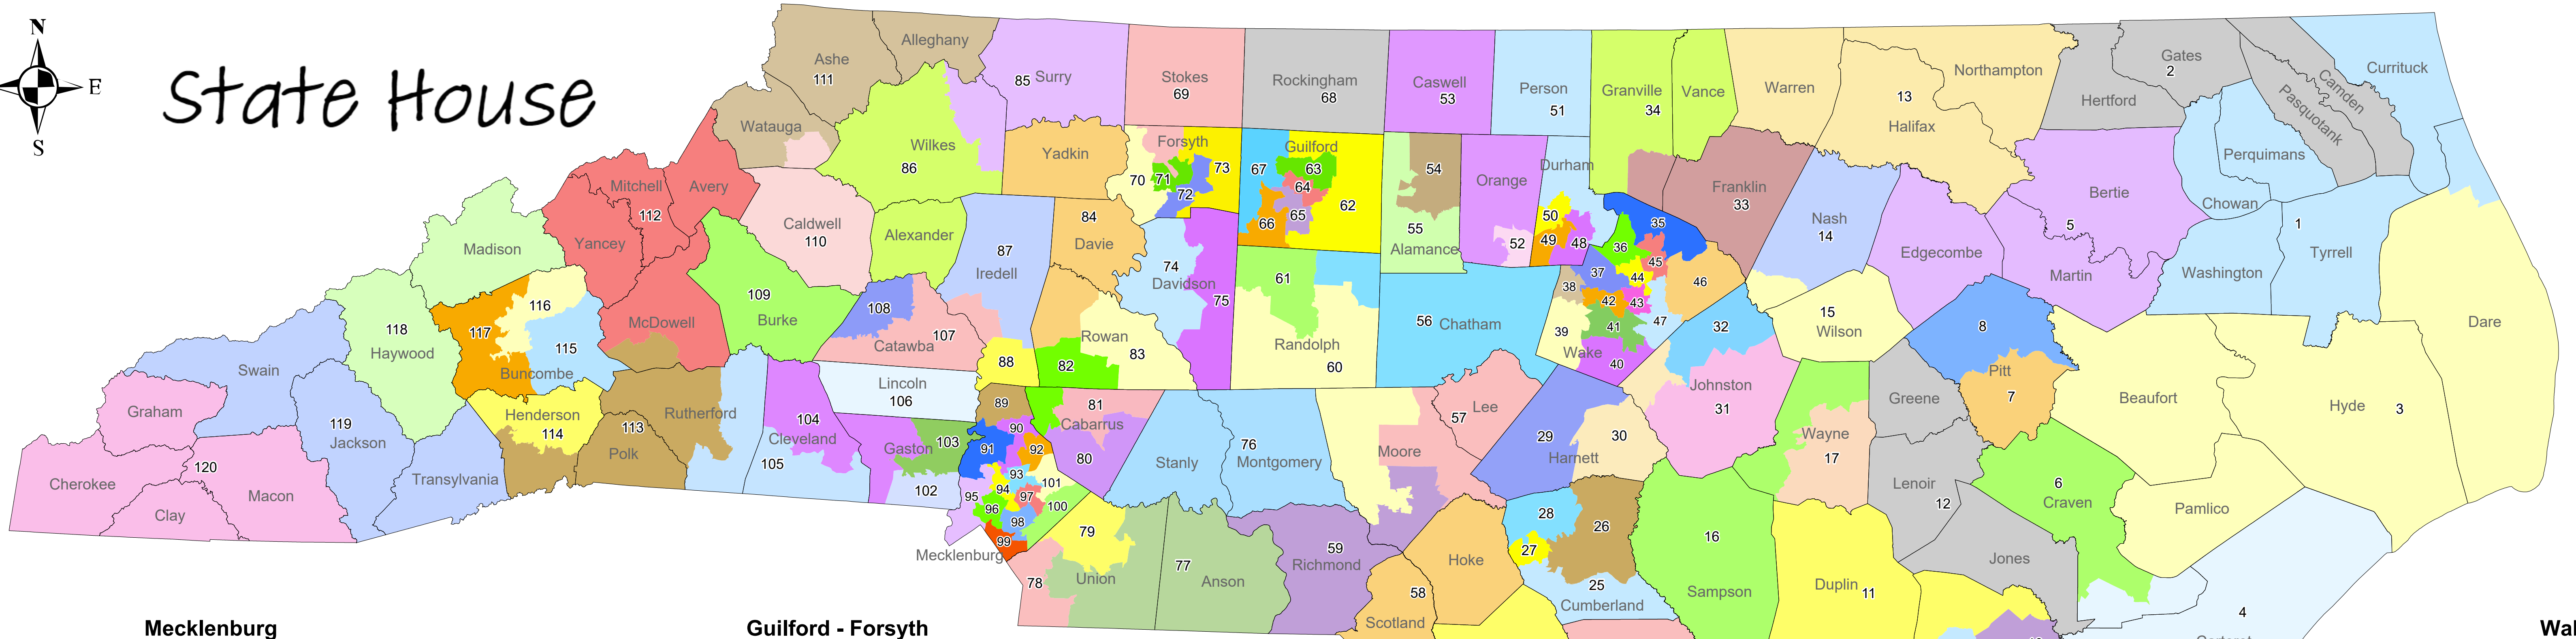

HBK-11

State House

Legend:

- Counties
- District

NC General Assembly, October 22, 2021.

SST-4

State Senate

Mecklenburg

Guilford - Forsyth

Wake - Durham

CBK-3

US Congress

Districts

1	8	County
2	9	Insets only
3	10	VTD
4	11	
5	12	
6	13	
7	14	

CBK-4

US Congress

Districts

1	8
2	9
3	10
4	11
5	12
6	13
7	14

County
VTD
Insets only

CBK-5

Districts

1	8
2	9
3	10
4	11
5	12
6	13
7	14

County
VTD
Insets only

US Congress

US Congress

Districts

1	8
2	9
3	10
4	11
5	12
6	13
7	14

County
VTD
Insets only

CBA-2

Districts

1	8	County
2	9	VTD
3	10	Insets only
4	11	
5	12	
6	13	
7	14	

US Congress