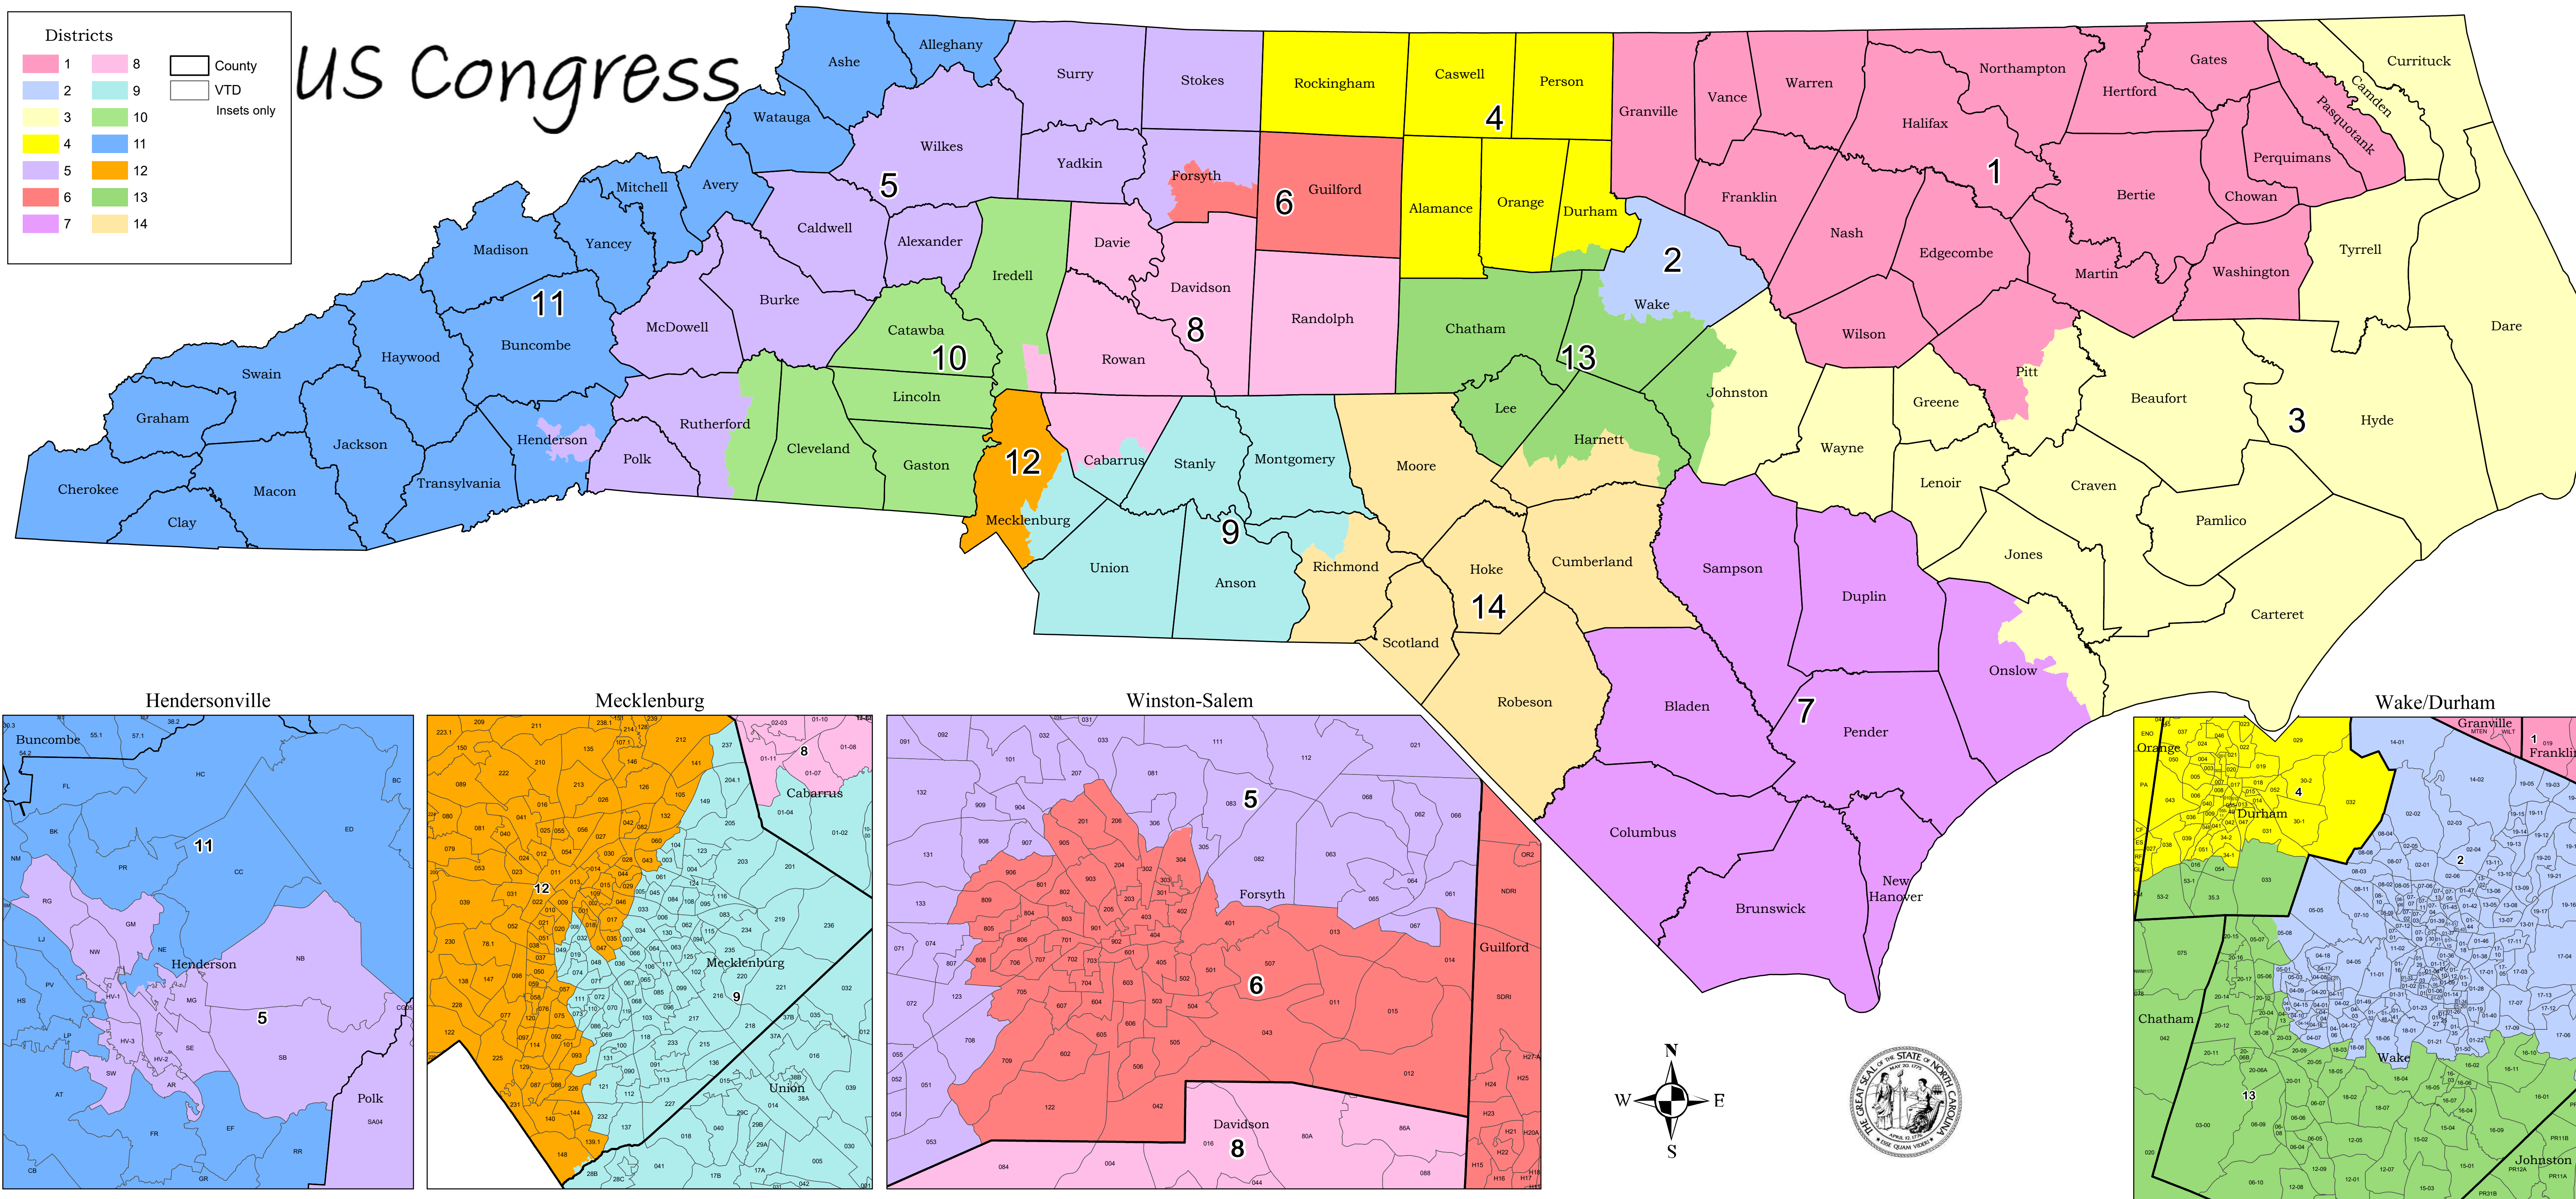

Guilford - Forsyth

Wake - Durham

CBK-3

US Congress

Districts

1	8	County
2	9	Insets only
3	10	VTD
4	11	
5	12	
6	13	
7	14	

CBK-4

US Congress

Districts

1	8
2	9
3	10
4	11
5	12
6	13
7	14

County
VTD
Insets only

CBK-5

Districts

1	8
2	9
3	10
4	11
5	12
6	13
7	14

County
VTD
Insets only

US Congress

CMT-9

Districts

1	8
2	9
3	10
4	11
5	12
6	13
7	14

County
VTD
Insets only

US Congress

CST-2

US Congress

CST-6

US Congress

Districts

1	8
2	9
3	10
4	11
5	12
6	13
7	14

County
VTD
Insets only

CBA-2

Districts

1	8	County
2	9	VTD
3	10	Insets only
4	11	
5	12	
6	13	
7	14	

US Congress