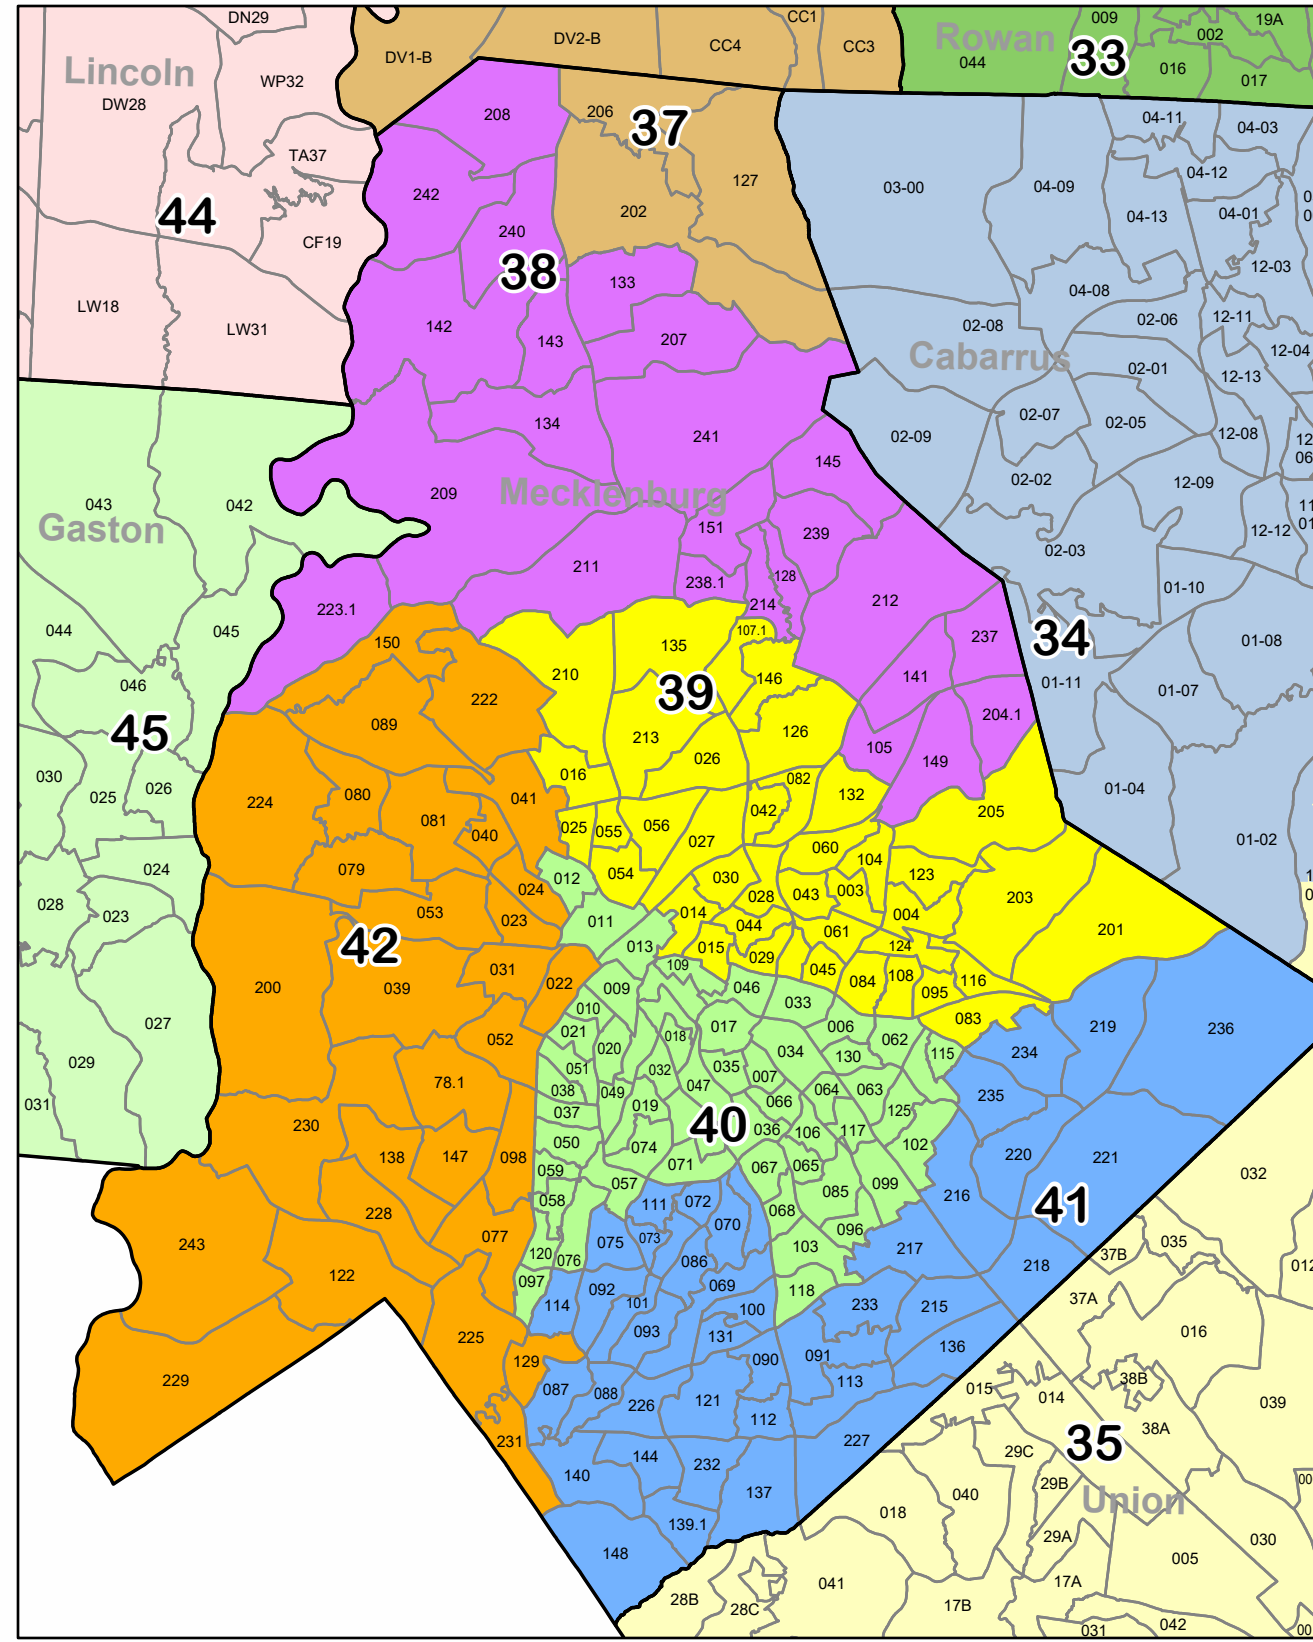

HBK-11

State House

Legend:

- Counties
- District

NC General Assembly, October 22, 2021.

SST-4

State Senate

Mecklenburg

Guilford - Forsyth

Wake - Durham

CBK-3

US Congress

Districts

1	8	County
2	9	Insets only
3	10	VTD
4	11	
5	12	
6	13	
7	14	

CBK-4

US Congress

Districts

1	8
2	9
3	10
4	11
5	12
6	13
7	14

County
VTD
Insets only

CBK-5

Districts

1	8
2	9
3	10
4	11
5	12
6	13
7	14

County
VTD
Insets only

US Congress

US Congress

Districts

1	8
2	9
3	10
4	11
5	12
6	13
7	14

County
VTD
Insets only

CBA-2

Districts

1	8	County
2	9	VTD
3	10	Insets only
4	11	
5	12	
6	13	
7	14	

US Congress