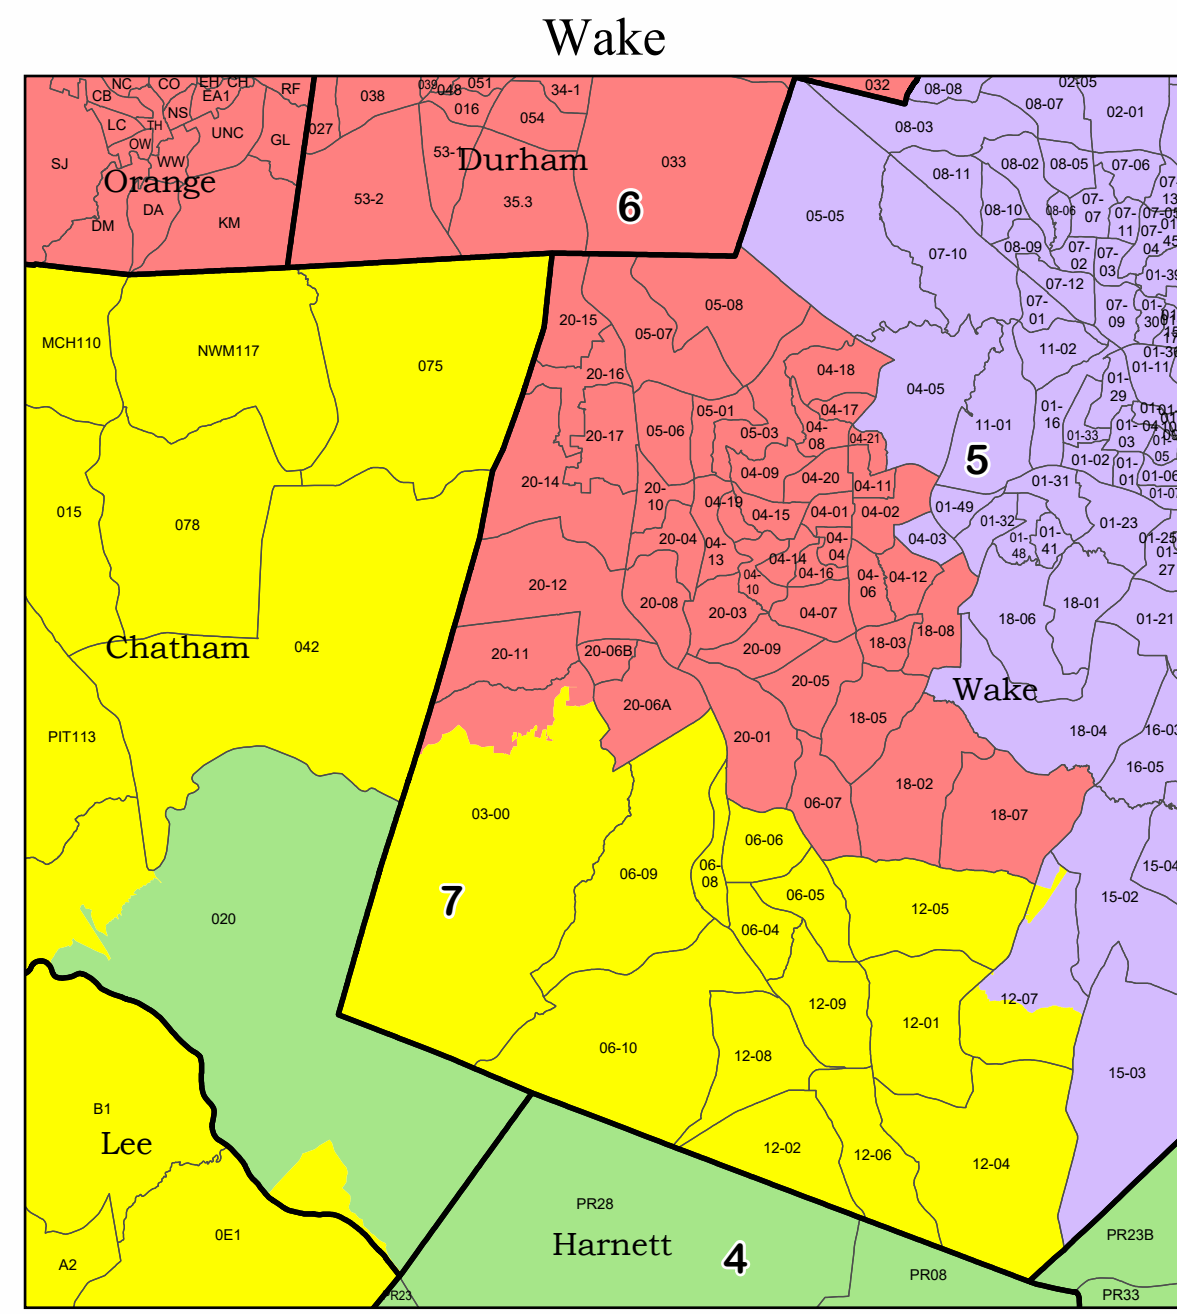

Guilford - Forsyth

Wake - Durham

CBK-3

US Congress

Districts

1	8	County
2	9	Insets only
3	10	VTD
4	11	
5	12	
6	13	
7	14	

CBK-4

US Congress

Districts

1	8
2	9
3	10
4	11
5	12
6	13
7	14

County
VTD
Insets only

CBK-5

Districts

1	8
2	9
3	10
4	11
5	12
6	13
7	14

County
VTD
Insets only

US Congress

CMT-9

Districts

1	8
2	9
3	10
4	11
5	12
6	13
7	14

County
VTD
Insets only

US Congress

CST-2

US Congress

CST-6

US Congress

Districts

1	8
2	9
3	10
4	11
5	12
6	13
7	14

County
VTD
Insets only

CBA-2

Districts

1	8	County
2	9	VTD
3	10	Insets only
4	11	
5	12	
6	13	
7	14	

US Congress