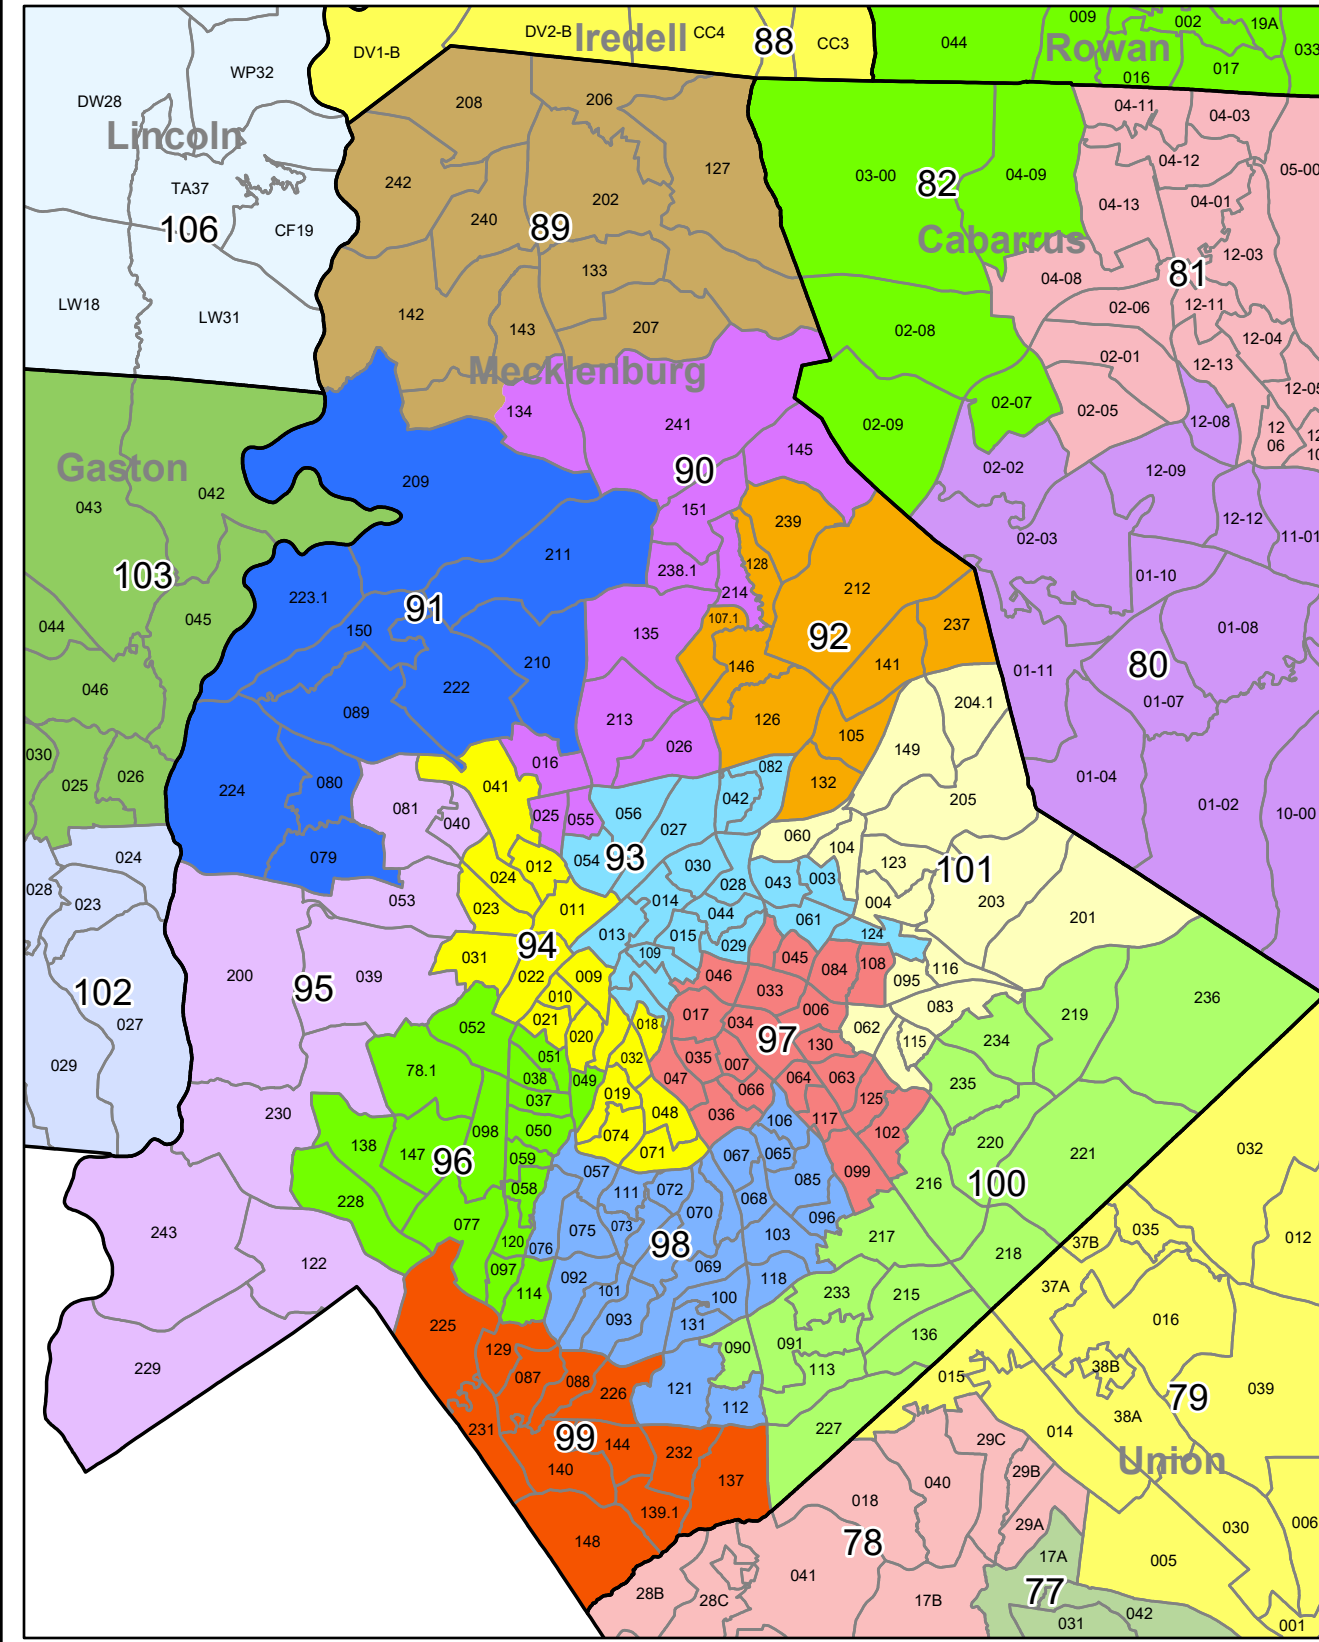

HBK-11

State House

Legend:

- Counties
- District

NC General Assembly, October 22, 2021.

SST-4

State Senate

Mecklenburg

Guilford - Forsyth

Wake - Durham

CBK-3

US Congress

Districts

1	8	County
2	9	Insets only
3	10	VTD
4	11	
5	12	
6	13	
7	14	

CBK-4

US Congress

Districts

1	8
2	9
3	10
4	11
5	12
6	13
7	14

County
VTD
Insets only

CBK-5

Districts

1	8
2	9
3	10
4	11
5	12
6	13
7	14

County
VTD
Insets only

US Congress

US Congress

Districts

1	8
2	9
3	10
4	11
5	12
6	13
7	14

County
VTD
Insets only

CBA-2

Districts

1	8	County
2	9	VTD
3	10	Insets only
4	11	
5	12	
6	13	
7	14	

US Congress