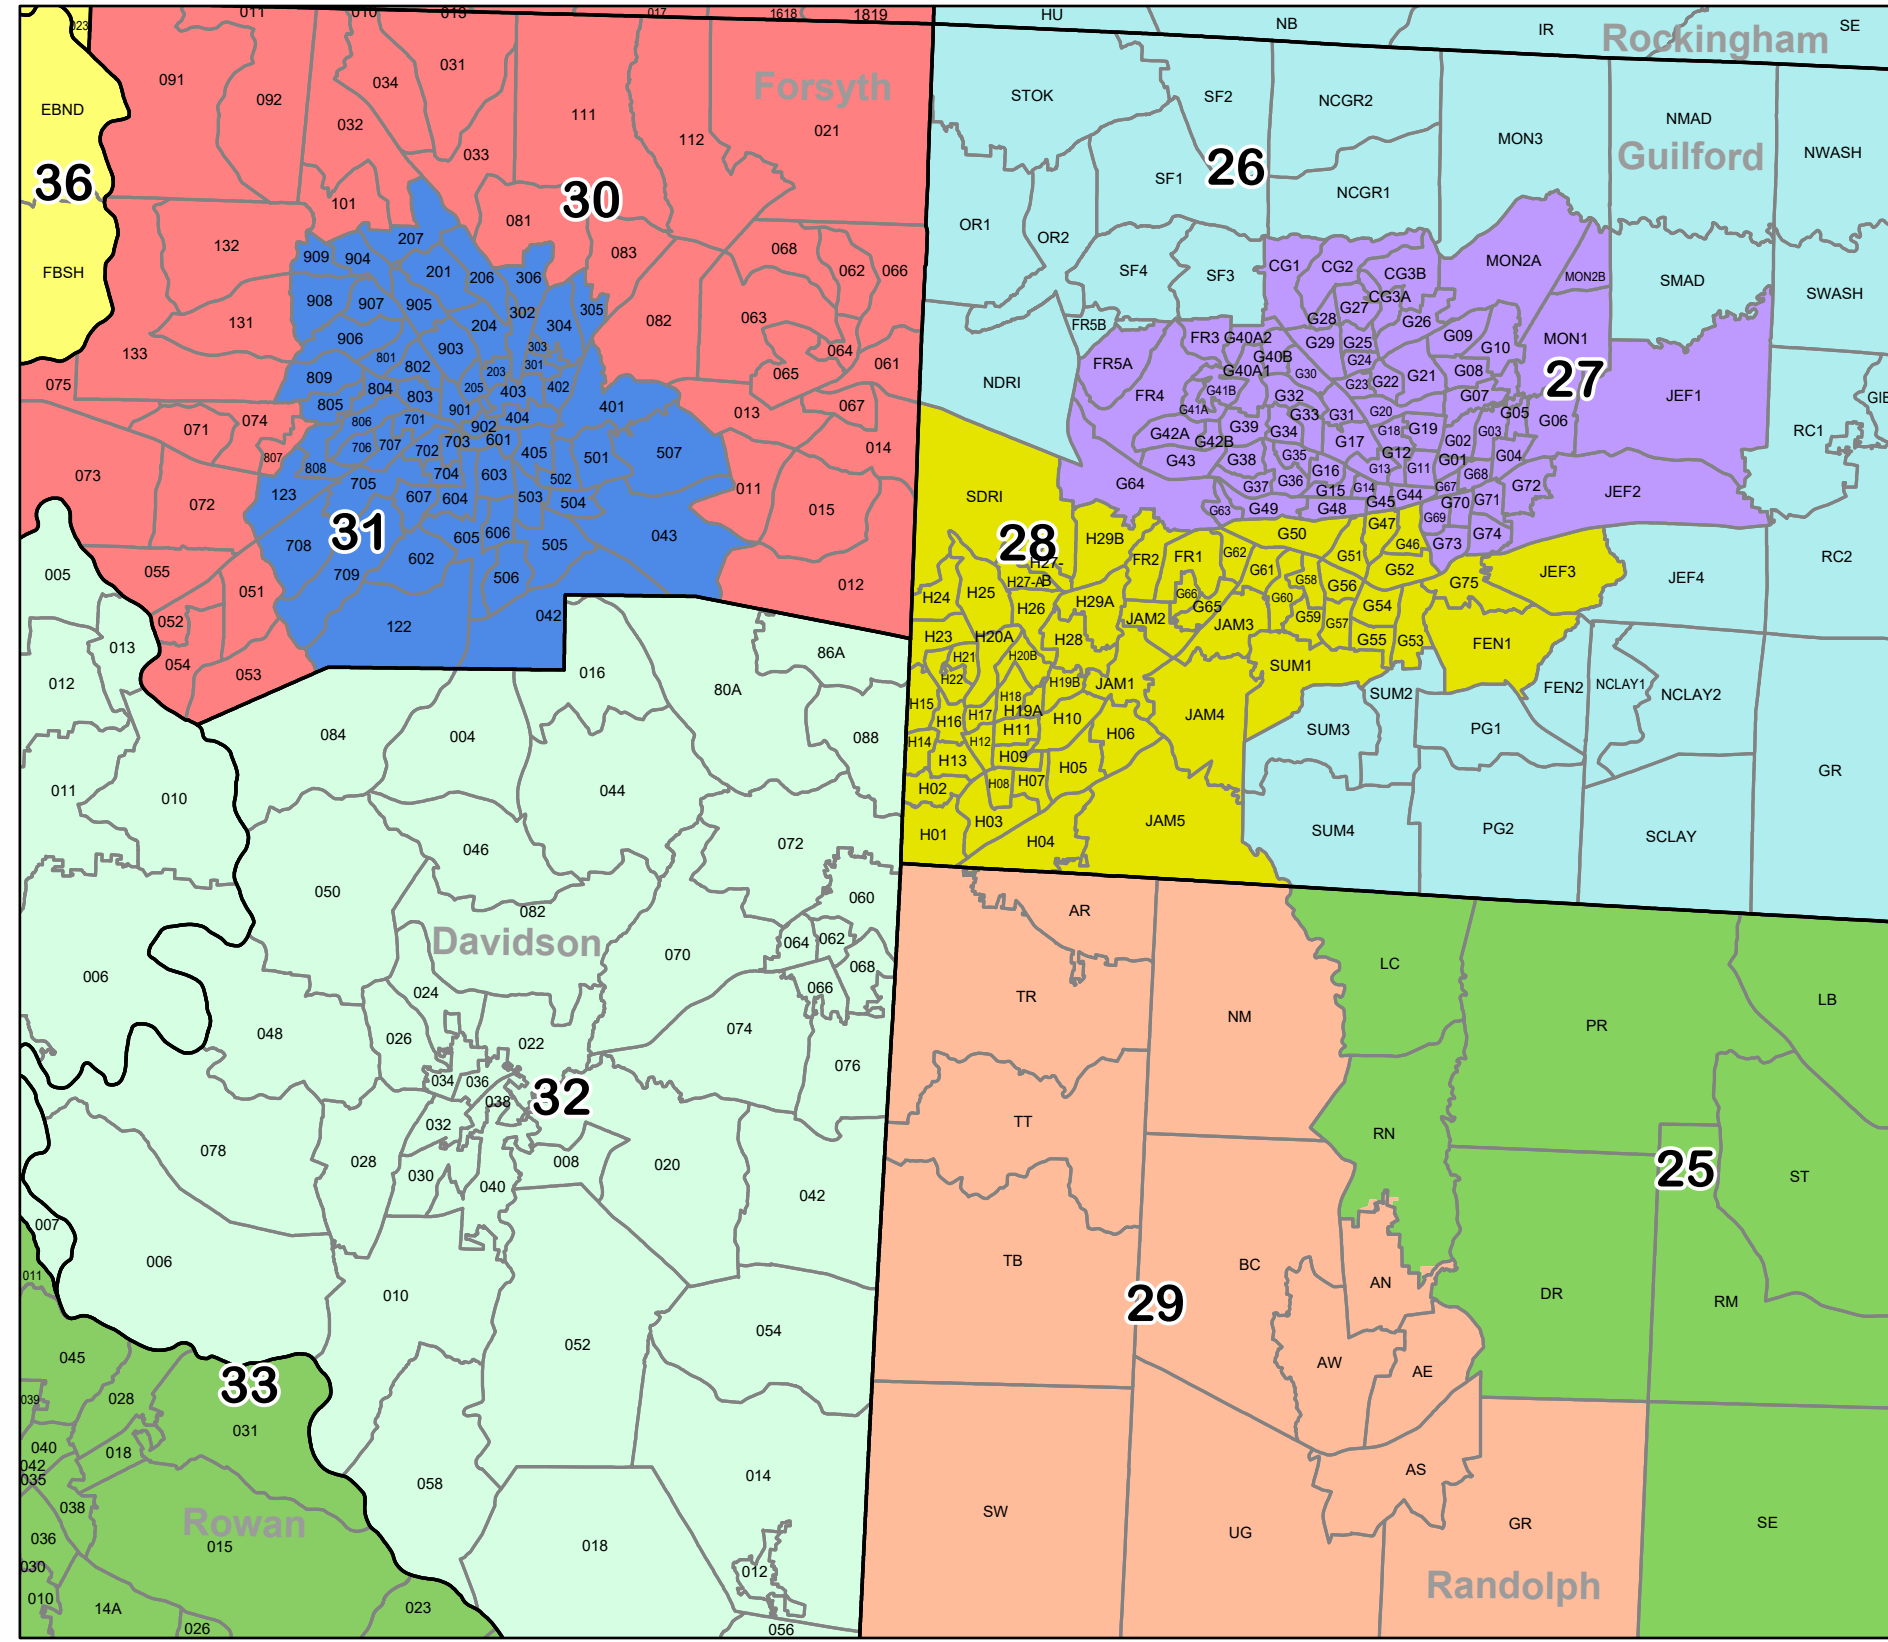

HBK-11

State House

Legend:

- Counties
- District

NC General Assembly, October 22, 2021.

SST-4

State Senate

Mecklenburg

Guilford - Forsyth

Wake - Durham

CBK-3

US Congress

Districts

1	8	County
2	9	Insets only
3	10	VTD
4	11	
5	12	
6	13	
7	14	

CBK-4

US Congress

Districts

1	8
2	9
3	10
4	11
5	12
6	13
7	14

County
VTD
Insets only

CBK-5

Districts

1	8
2	9
3	10
4	11
5	12
6	13
7	14

County
VTD
Insets only

US Congress

US Congress

Districts

1	8
2	9
3	10
4	11
5	12
6	13
7	14

County
VTD
Insets only

CBA-2

Districts

1	8	County
2	9	VTD
3	10	Insets only
4	11	
5	12	
6	13	
7	14	

US Congress