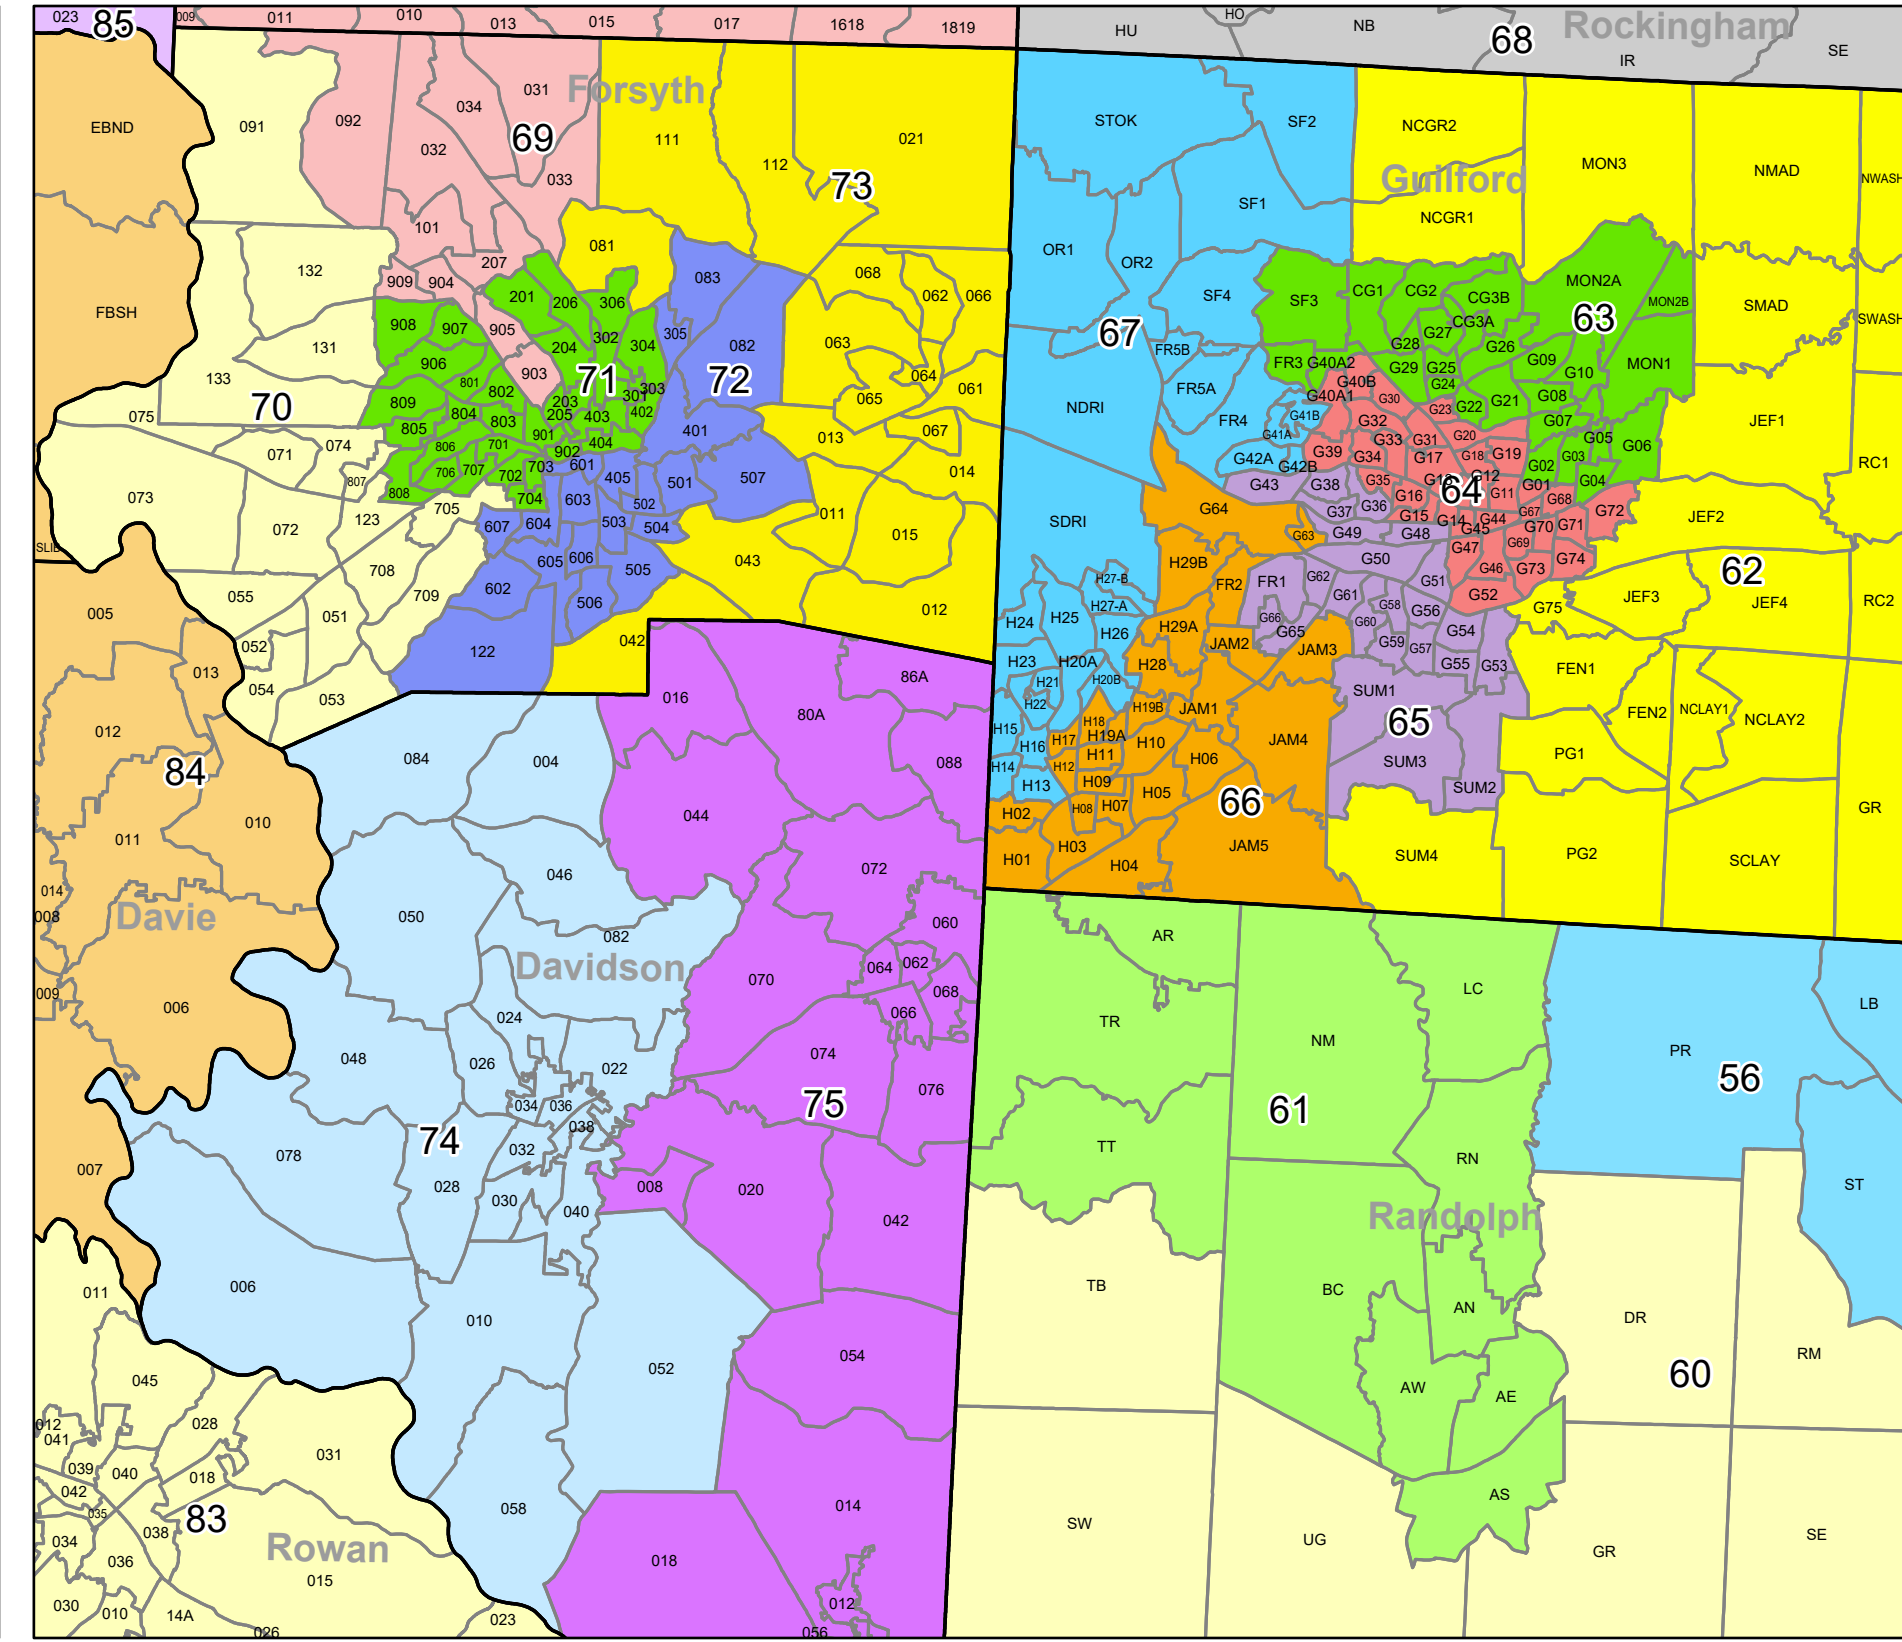

HBK-11

State House

Legend:

- Counties
- District

NC General Assembly, October 22, 2021.

SST-4

State Senate

Mecklenburg

Guilford - Forsyth

Wake - Durham

CBK-3

US Congress

Districts

1	8	County
2	9	Insets only
3	10	VTD
4	11	
5	12	
6	13	
7	14	

CBK-4

US Congress

Districts

1	8
2	9
3	10
4	11
5	12
6	13
7	14

County
VTD
Insets only

CBK-5

Districts

1	8
2	9
3	10
4	11
5	12
6	13
7	14

County
VTD
Insets only

US Congress

US Congress

Districts

1	8
2	9
3	10
4	11
5	12
6	13
7	14

County
VTD
Insets only

CBA-2

Districts

1	8	County
2	9	VTD
3	10	Insets only
4	11	
5	12	
6	13	
7	14	

US Congress