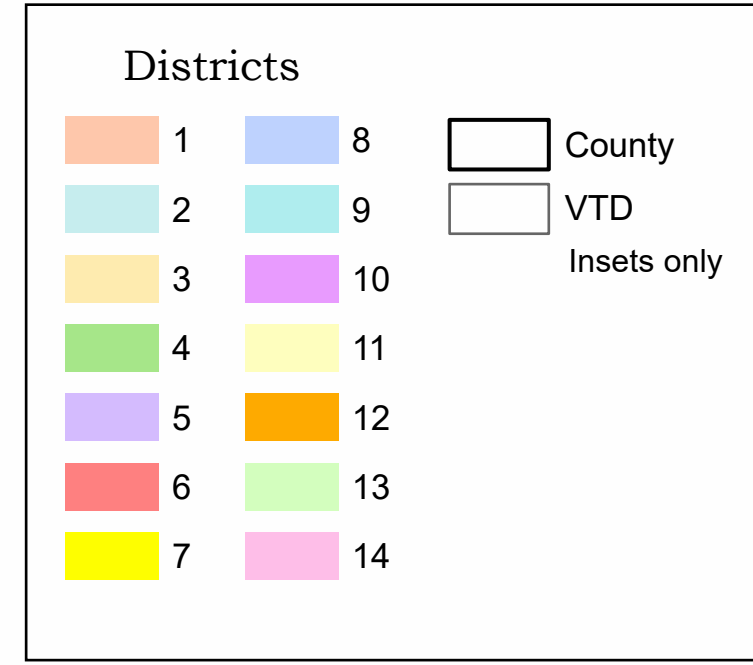

Guilford - Forsyth

Wake - Durham

CBK-3

US Congress

Districts

1	8	County
2	9	Insets only
3	10	VTD
4	11	
5	12	
6	13	
7	14	

CBK-4

US Congress

Districts

1	8
2	9
3	10
4	11
5	12
6	13
7	14

County
VTD
Insets only

CBK-5

Districts

1	8
2	9
3	10
4	11
5	12
6	13
7	14

County
VTD
Insets only

US Congress

CMT-9

Districts

1	8
2	9
3	10
4	11
5	12
6	13
7	14

County
VTD
Insets only

US Congress

CST-2

US Congress

CST-6

US Congress

Districts

1	8
2	9
3	10
4	11
5	12
6	13
7	14

County
VTD
Insets only

CBA-2

Districts

1	8	County
2	9	VTD
3	10	Insets only
4	11	
5	12	
6	13	
7	14	

US Congress