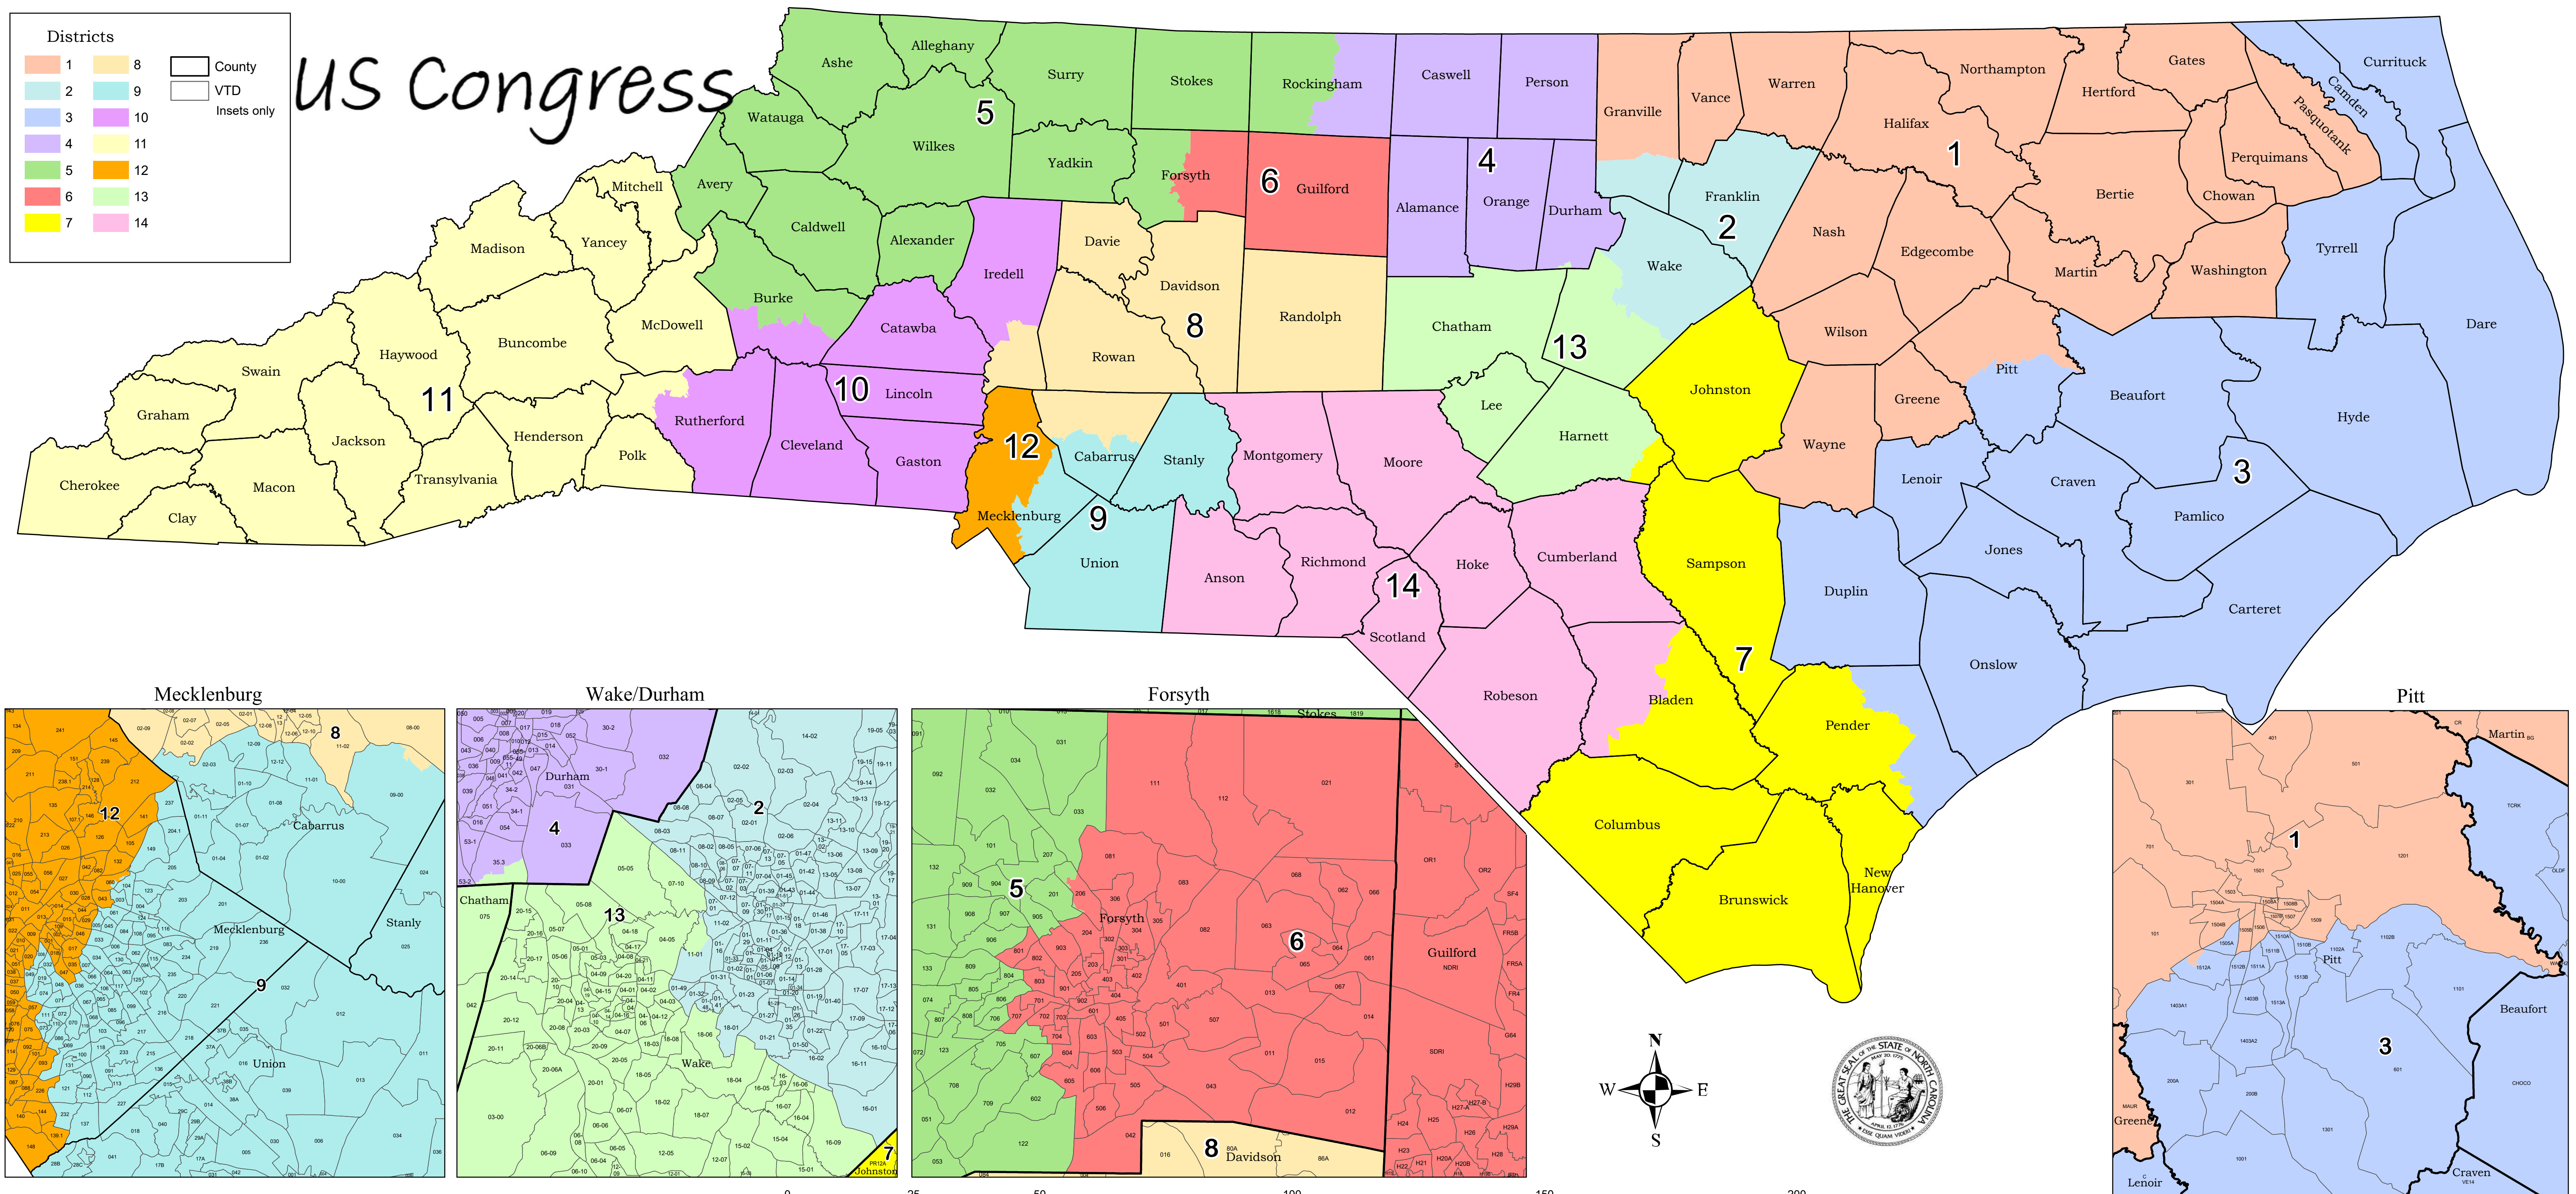

Guilford - Forsyth

Wake - Durham

CBK-3

US Congress

Districts

1	8	County
2	9	Insets only
3	10	VTD
4	11	
5	12	
6	13	
7	14	

CBK-4

US Congress

Districts

1	8
2	9
3	10
4	11
5	12
6	13
7	14

County
VTD
Insets only

CBK-5

Districts

1	8
2	9
3	10
4	11
5	12
6	13
7	14

County
VTD
Insets only

US Congress

CMT-9

Districts

1	8
2	9
3	10
4	11
5	12
6	13
7	14

County
VTD
Insets only

US Congress

CST-2

US Congress

CST-6

US Congress

Districts

1	8
2	9
3	10
4	11
5	12
6	13
7	14

County
VTD
Insets only

CBA-2

Districts

1	8	County
2	9	VTD
3	10	Insets only
4	11	
5	12	
6	13	
7	14	

US Congress