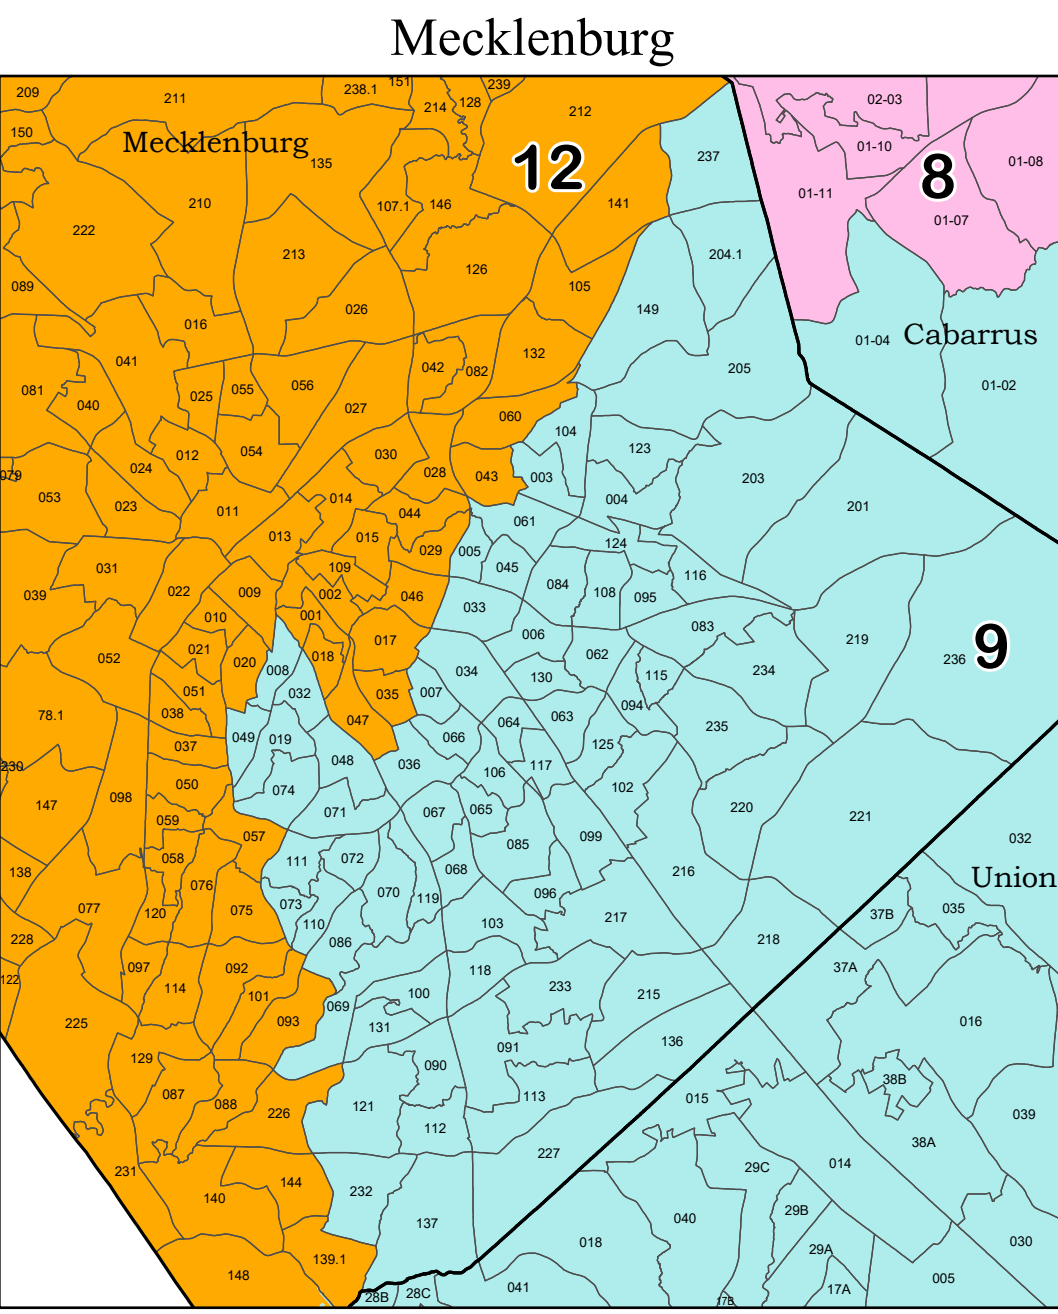

Guilford - Forsyth

Wake - Durham

CBK-3

US Congress

Districts

1	8	County
2	9	Insets only
3	10	VTD
4	11	
5	12	
6	13	
7	14	

CBK-4

US Congress

Districts

1	8
2	9
3	10
4	11
5	12
6	13
7	14

County
VTD
Insets only

CBK-5

Districts

1	8
2	9
3	10
4	11
5	12
6	13
7	14

County
VTD
Insets only

US Congress

CMT-9

Districts

1	8
2	9
3	10
4	11
5	12
6	13
7	14

County
VTD
Insets only

US Congress

CST-2

US Congress

CST-6

US Congress

Districts

1	8
2	9
3	10
4	11
5	12
6	13
7	14

County
VTD
Insets only

CBA-2

Districts

1	8	County
2	9	VTD
3	10	Insets only
4	11	
5	12	
6	13	
7	14	

US Congress