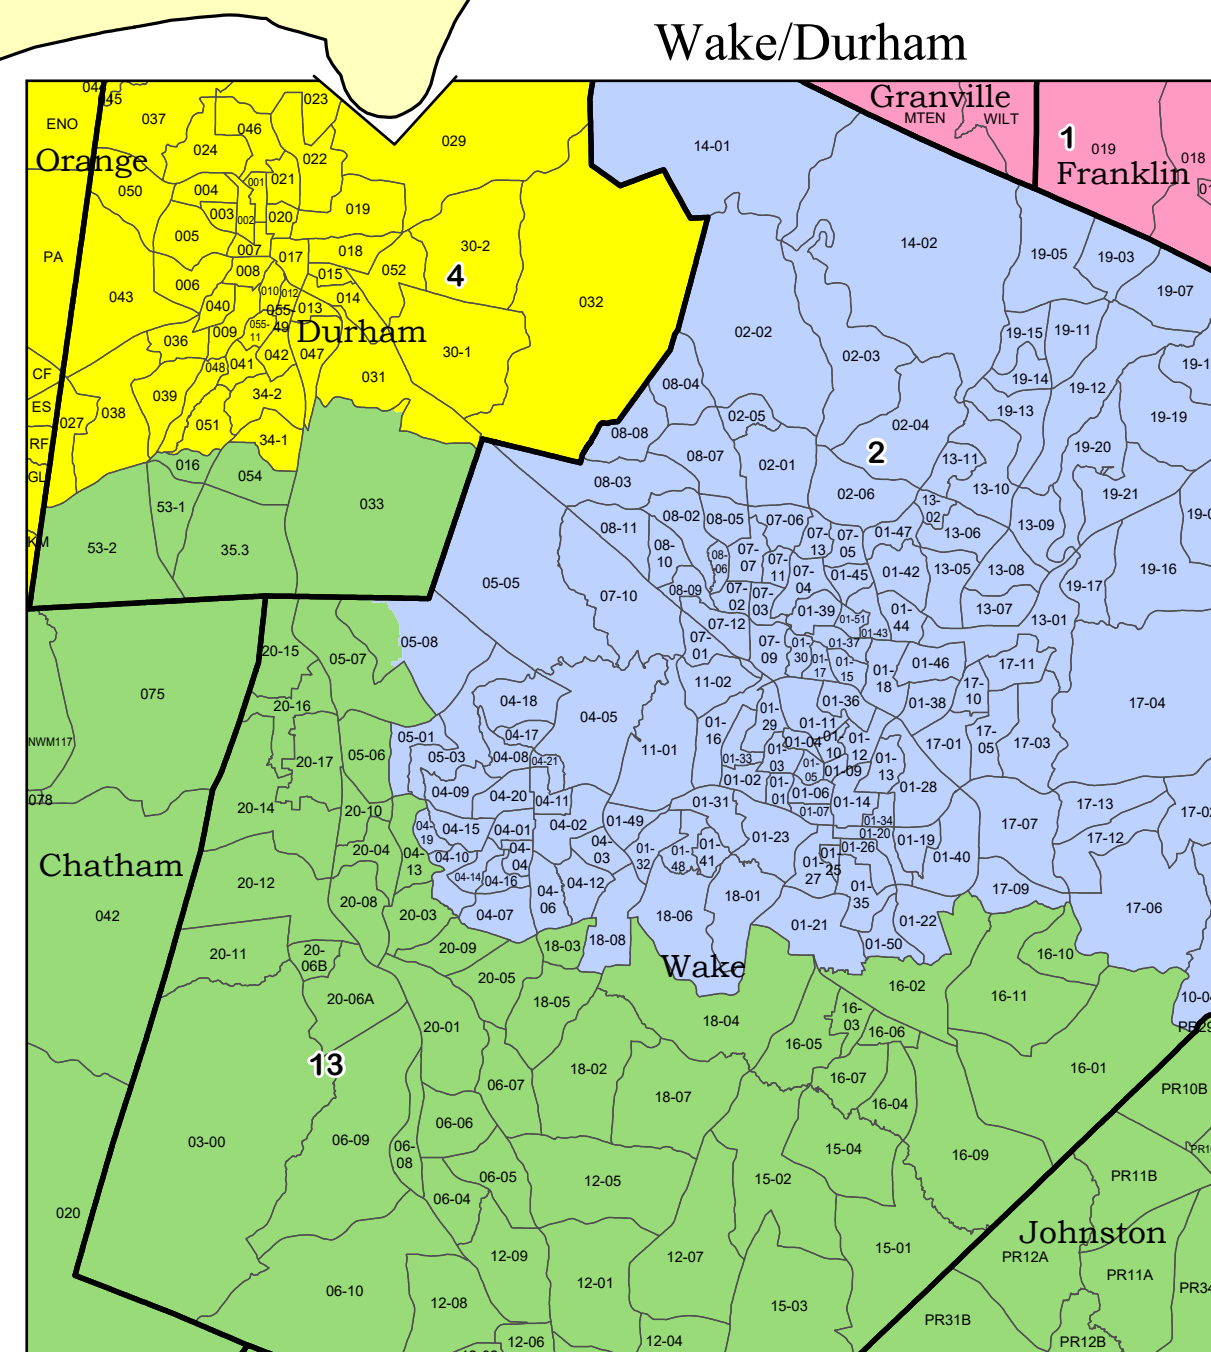

Guilford - Forsyth

Wake - Durham

CBK-3

US Congress

Districts

1	8	County
2	9	Insets only
3	10	VTD
4	11	
5	12	
6	13	
7	14	

CBK-4

US Congress

Districts

1	8
2	9
3	10
4	11
5	12
6	13
7	14

County
VTD
Insets only

CBK-5

Districts

1	8
2	9
3	10
4	11
5	12
6	13
7	14

County
VTD
Insets only

US Congress

CMT-9

Districts

1	8
2	9
3	10
4	11
5	12
6	13
7	14

County
VTD
Insets only

US Congress

CST-2

US Congress

CST-6

US Congress

Districts

1	8
2	9
3	10
4	11
5	12
6	13
7	14

County
VTD
Insets only

CBA-2

Districts

1	8	County
2	9	VTD
3	10	Insets only
4	11	
5	12	
6	13	
7	14	

US Congress