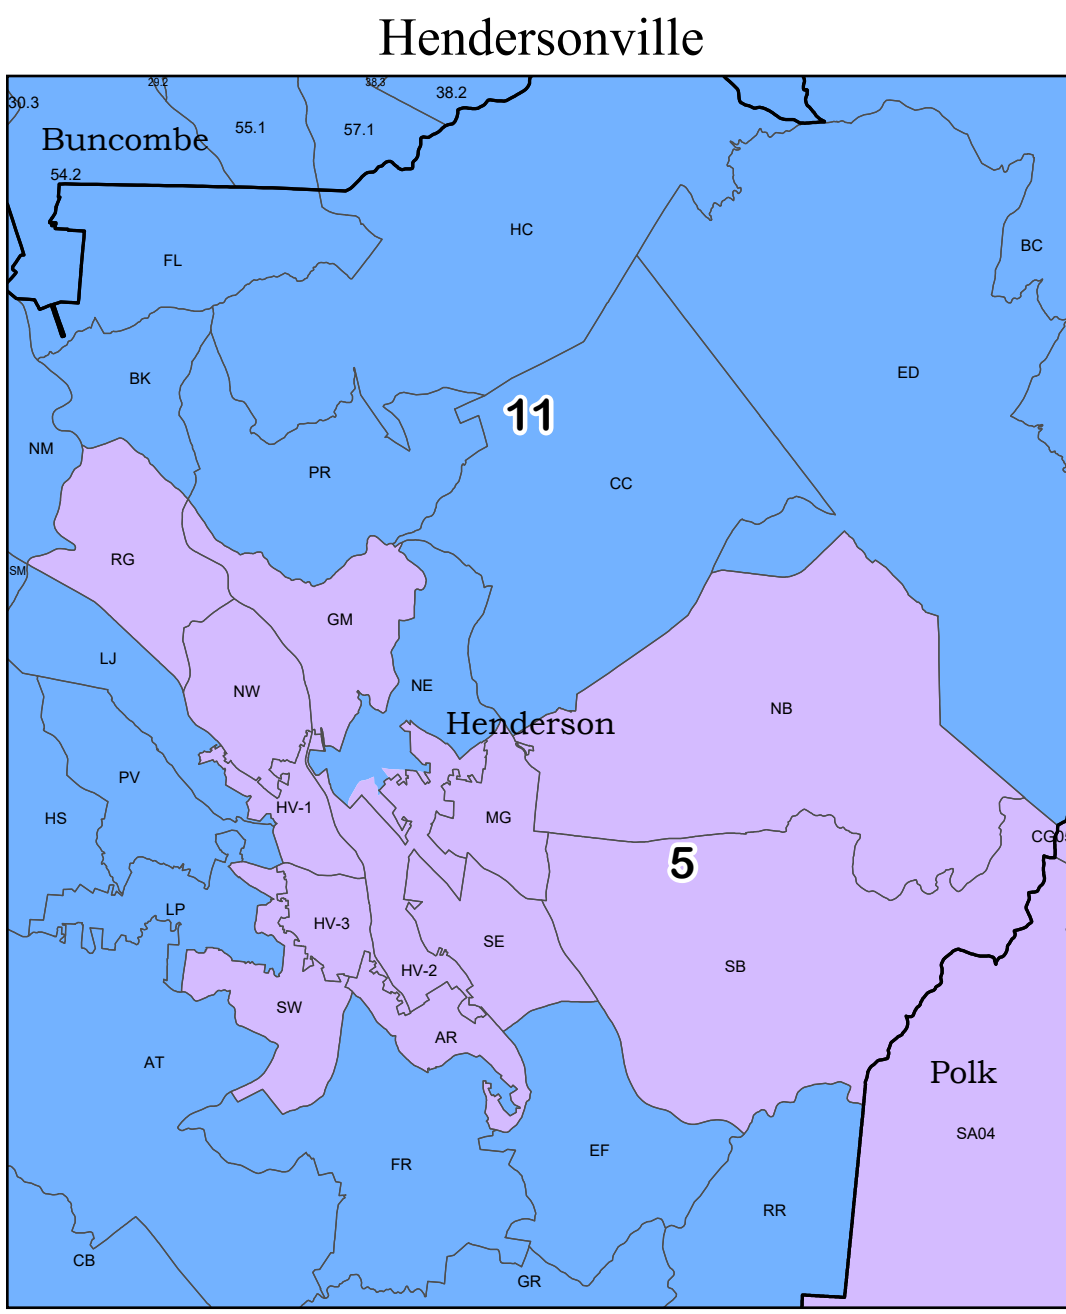

Guilford - Forsyth

Wake - Durham

CBK-3

US Congress

Districts

1	8	County
2	9	Insets only
3	10	VTD
4	11	
5	12	
6	13	
7	14	

CBK-4

US Congress

Districts

1	8
2	9
3	10
4	11
5	12
6	13
7	14

County
VTD
Insets only

CBK-5

Districts

1	8
2	9
3	10
4	11
5	12
6	13
7	14

County
VTD
Insets only

US Congress

CMT-9

Districts

1	8
2	9
3	10
4	11
5	12
6	13
7	14

County
VTD
Insets only

US Congress

CST-2

US Congress

CST-6

US Congress

Districts

1	8
2	9
3	10
4	11
5	12
6	13
7	14

County
VTD
Insets only

CBA-2

Districts

1	8	County
2	9	VTD
3	10	Insets only
4	11	
5	12	
6	13	
7	14	

US Congress