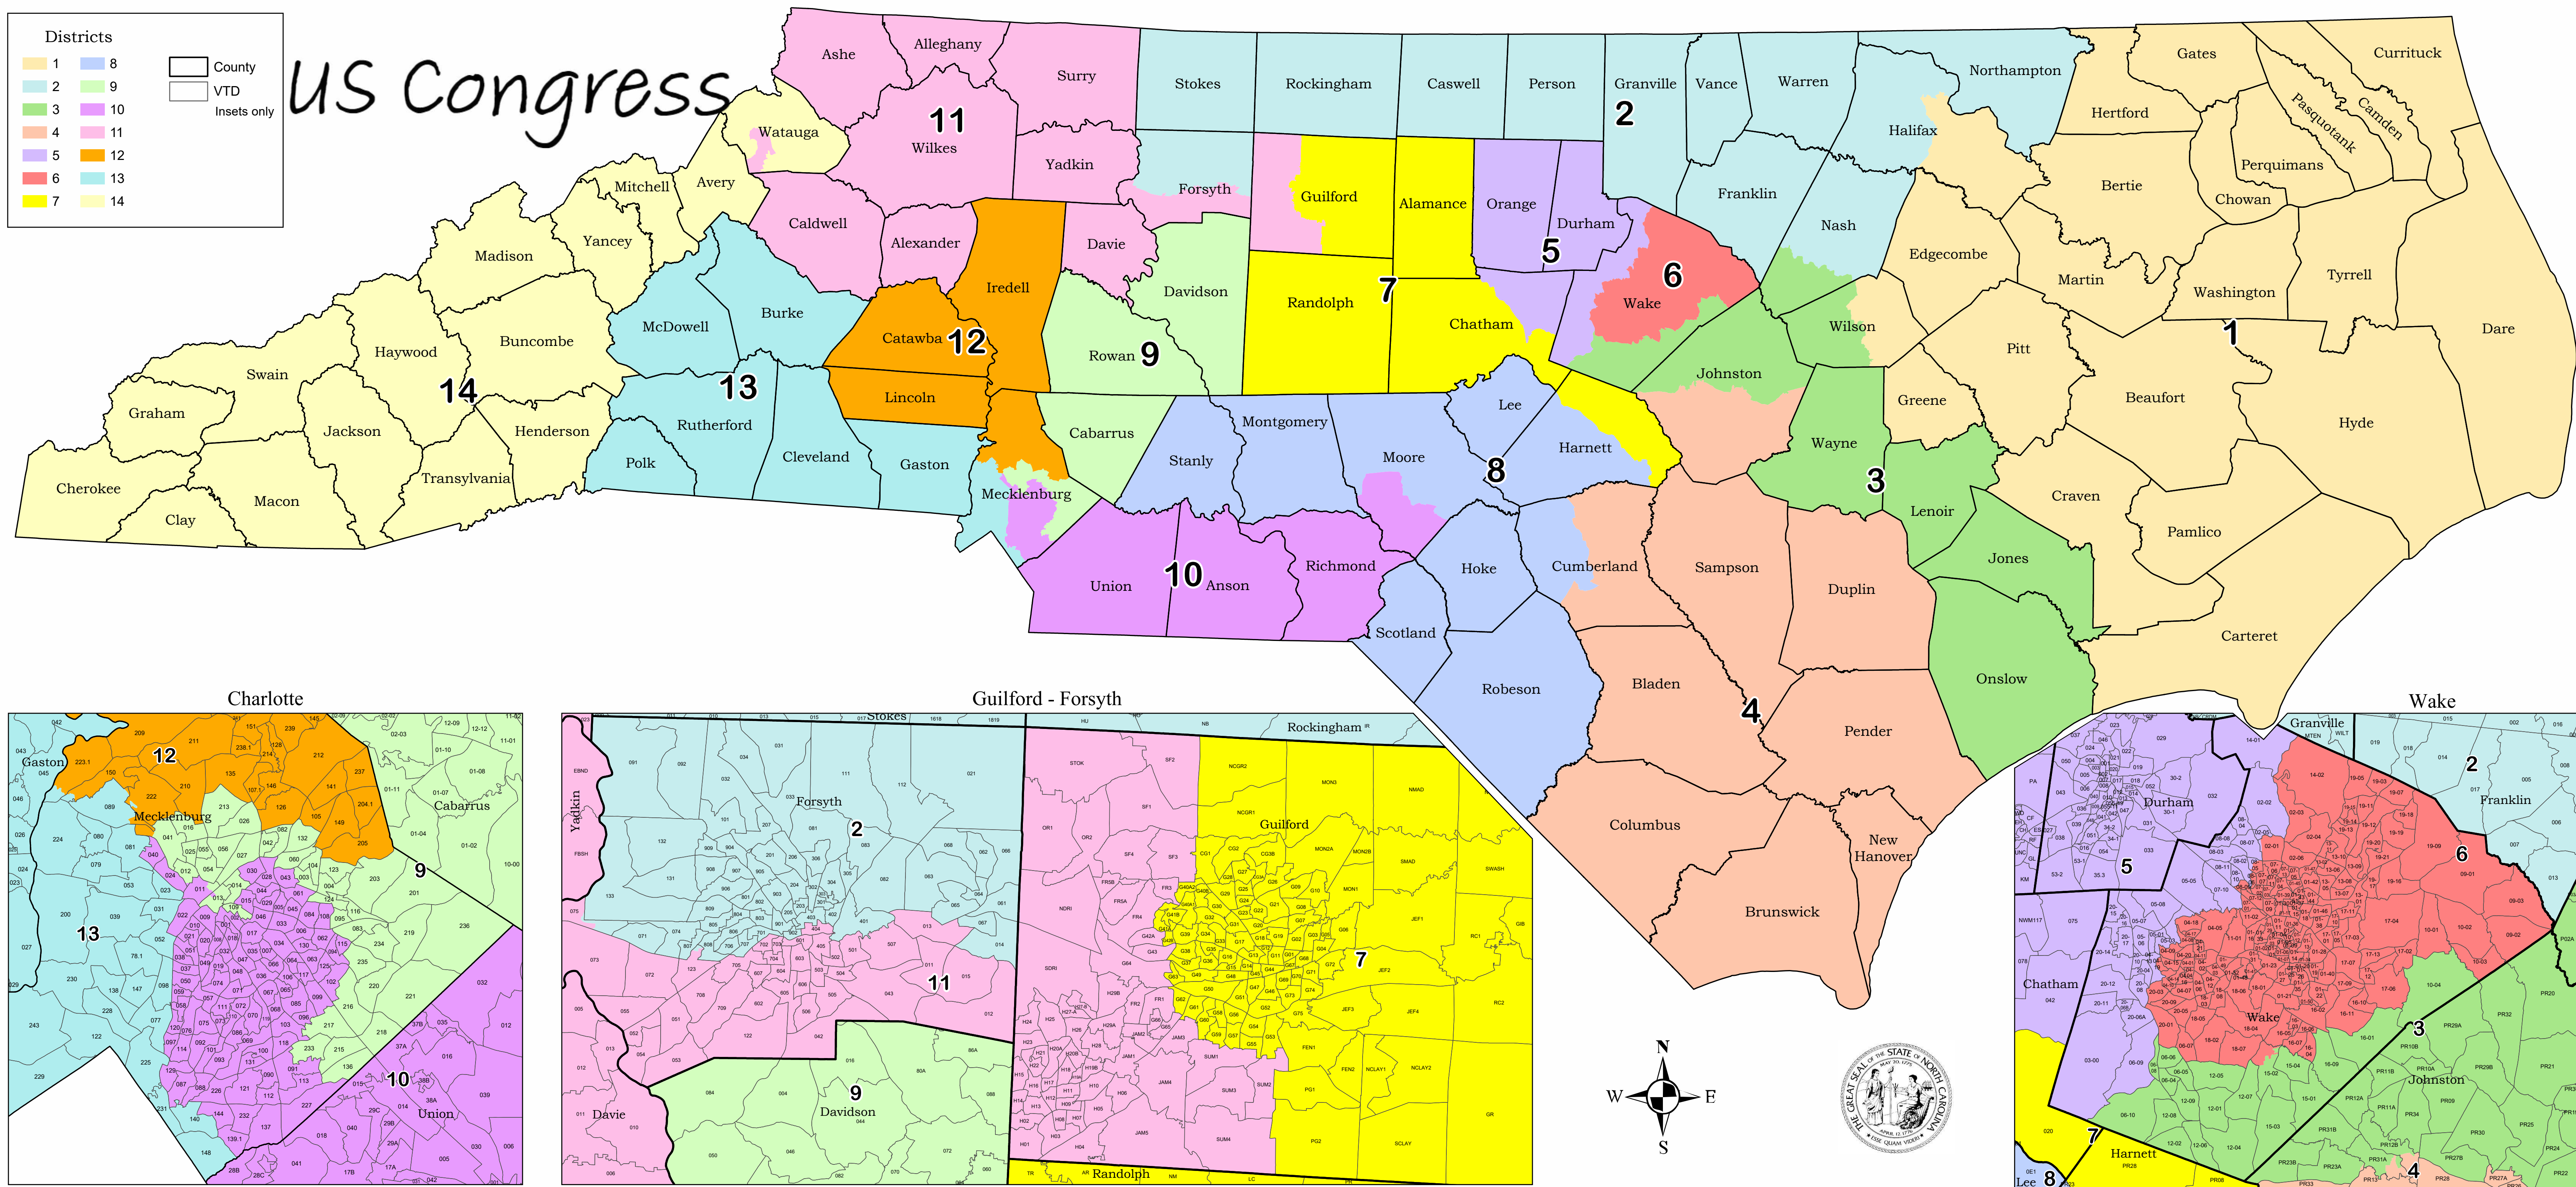

Guilford - Forsyth

Wake - Durham

CBK-3

US Congress

Districts

1	8	County
2	9	Insets only
3	10	VTD
4	11	
5	12	
6	13	
7	14	

CBK-4

US Congress

Districts

1	8
2	9
3	10
4	11
5	12
6	13
7	14

County
VTD
Insets only

CBK-5

Districts

1	8
2	9
3	10
4	11
5	12
6	13
7	14

County
VTD
Insets only

US Congress

CMT-9

Districts

1	8
2	9
3	10
4	11
5	12
6	13
7	14

County
VTD
Insets only

US Congress

CST-2

US Congress

CST-6

US Congress

Districts

1	8
2	9
3	10
4	11
5	12
6	13
7	14

County
VTD
Insets only

CBA-2

Districts

1	8	County
2	9	VTD
3	10	Insets only
4	11	
5	12	
6	13	
7	14	

US Congress