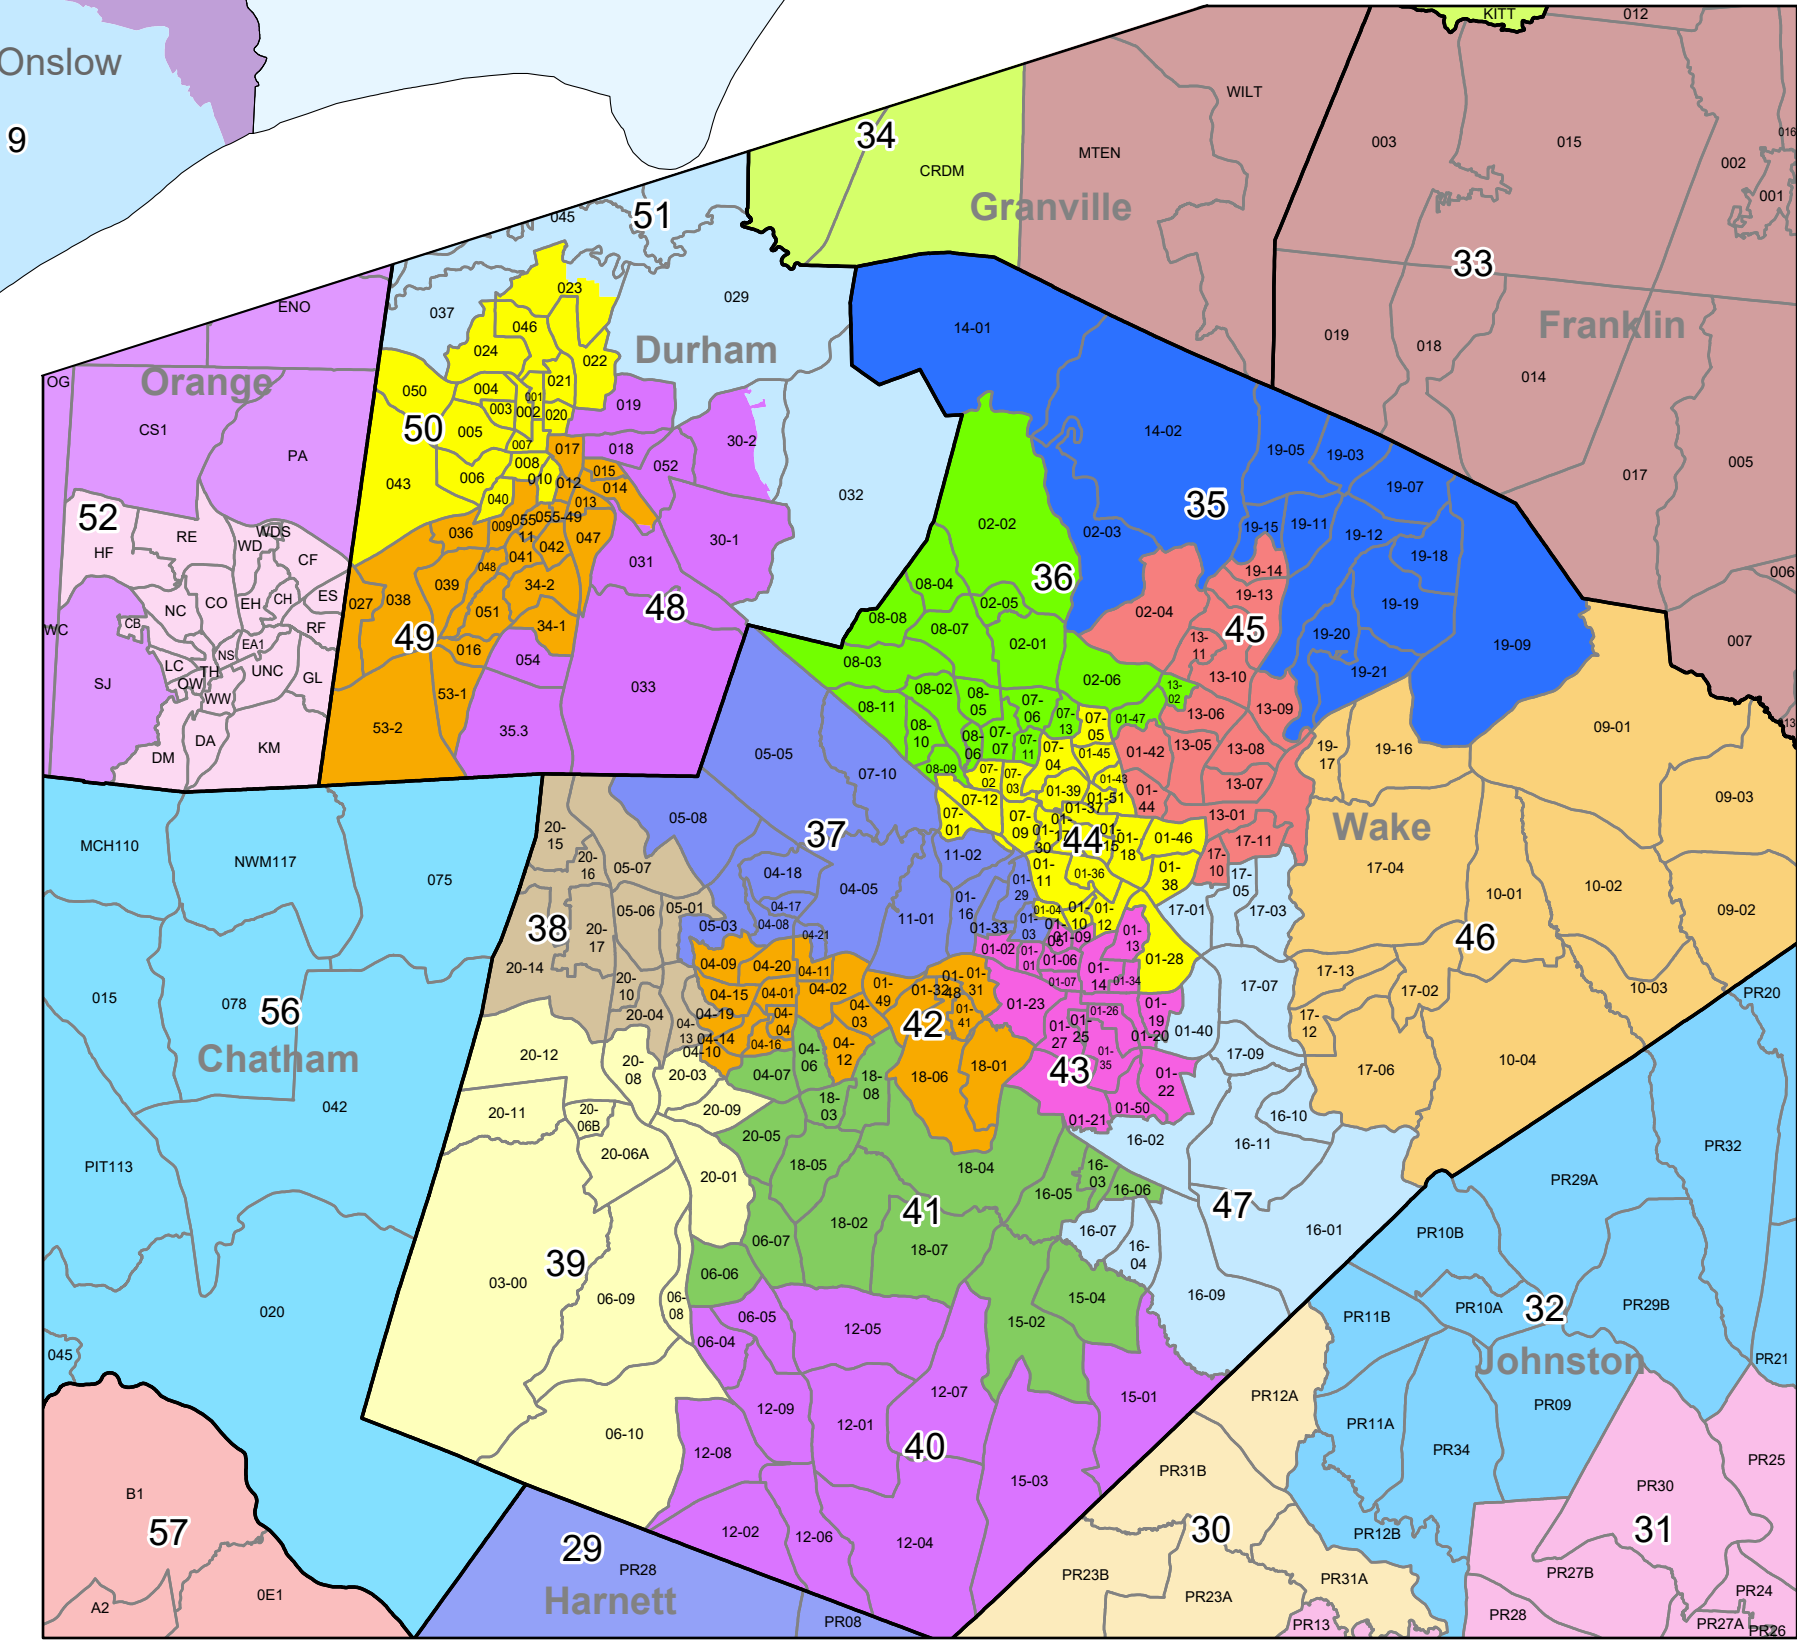

HBK-11

State House

Legend:

- Counties
- District

NC General Assembly, October 22, 2021.

SST-4

State Senate

Mecklenburg

Guilford - Forsyth

Wake - Durham

CBK-3

US Congress

Districts

1	8	County
2	9	Insets only
3	10	VTD
4	11	
5	12	
6	13	
7	14	

CBK-4

US Congress

Districts

1	8
2	9
3	10
4	11
5	12
6	13
7	14

County
VTD
Insets only

CBK-5

Districts

1	8
2	9
3	10
4	11
5	12
6	13
7	14

County
VTD
Insets only

US Congress

US Congress

Districts

1	8
2	9
3	10
4	11
5	12
6	13
7	14

County
VTD
Insets only

CBA-2

Districts

1	8	County
2	9	VTD
3	10	Insets only
4	11	
5	12	
6	13	
7	14	

US Congress