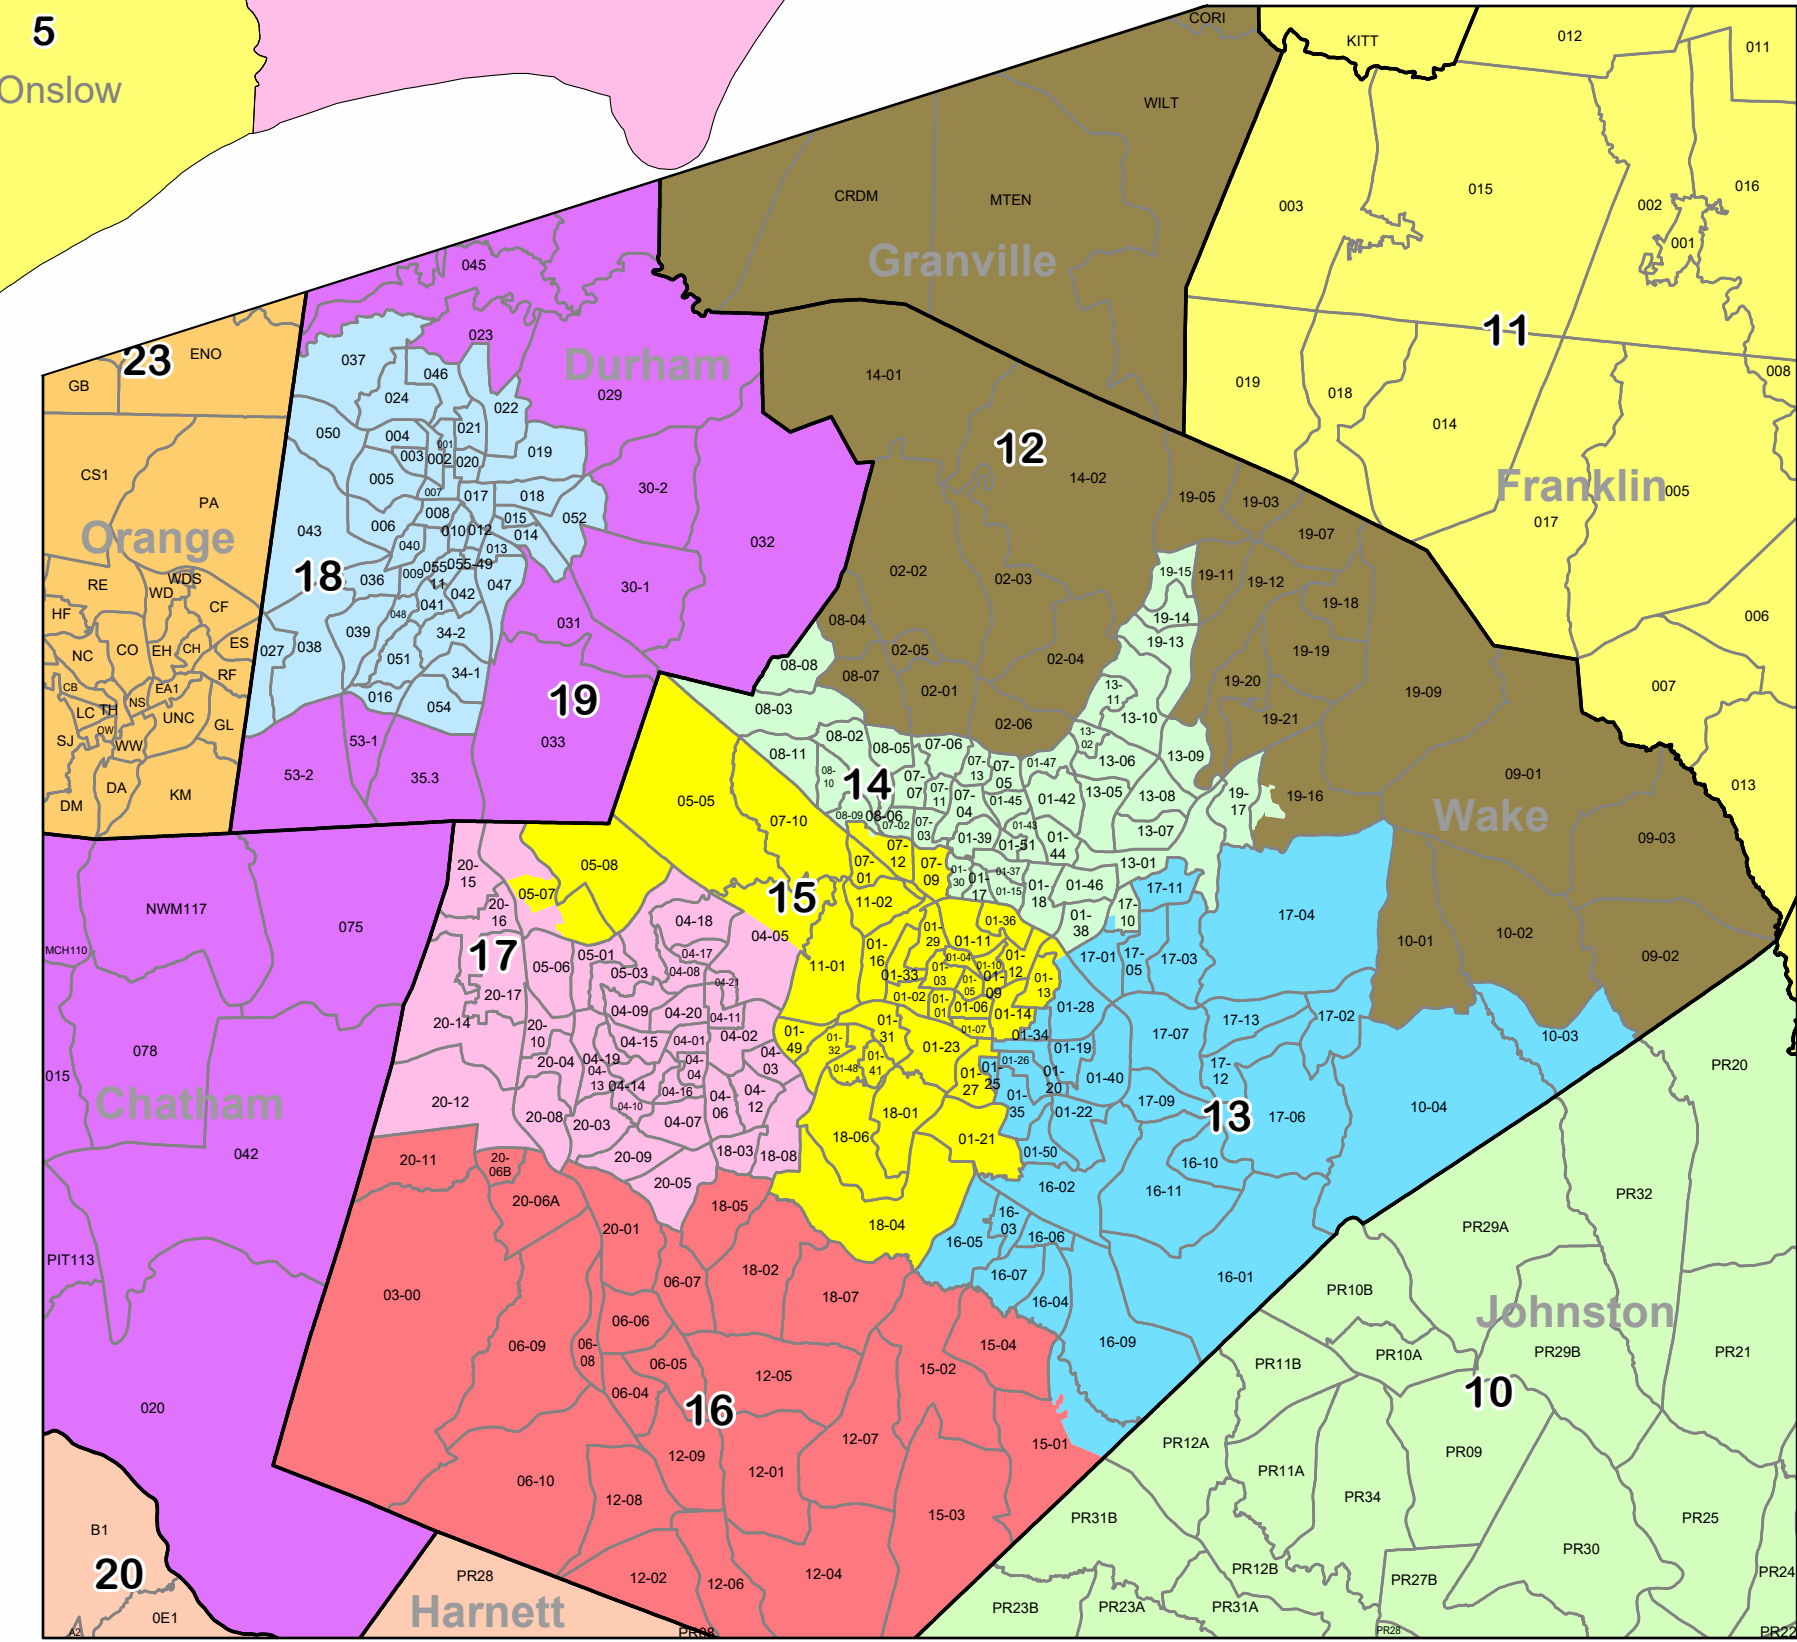

Guilford - Forsyth

Wake - Durham

CBK-3

US Congress

Districts

1	8	County
2	9	Insets only
3	10	VTD
4	11	
5	12	
6	13	
7	14	

CBK-4

US Congress

Districts

1	8
2	9
3	10
4	11
5	12
6	13
7	14

County
VTD
Insets only

CBK-5

Districts

1	8
2	9
3	10
4	11
5	12
6	13
7	14

County
VTD
Insets only

US Congress

CMT-9

Districts

1	8
2	9
3	10
4	11
5	12
6	13
7	14

County
VTD
Insets only

US Congress

CST-2

US Congress

CST-6

US Congress

Districts

1	8
2	9
3	10
4	11
5	12
6	13
7	14

County
VTD
Insets only

CBA-2

Districts

1	8	County
2	9	VTD
3	10	Insets only
4	11	
5	12	
6	13	
7	14	

US Congress