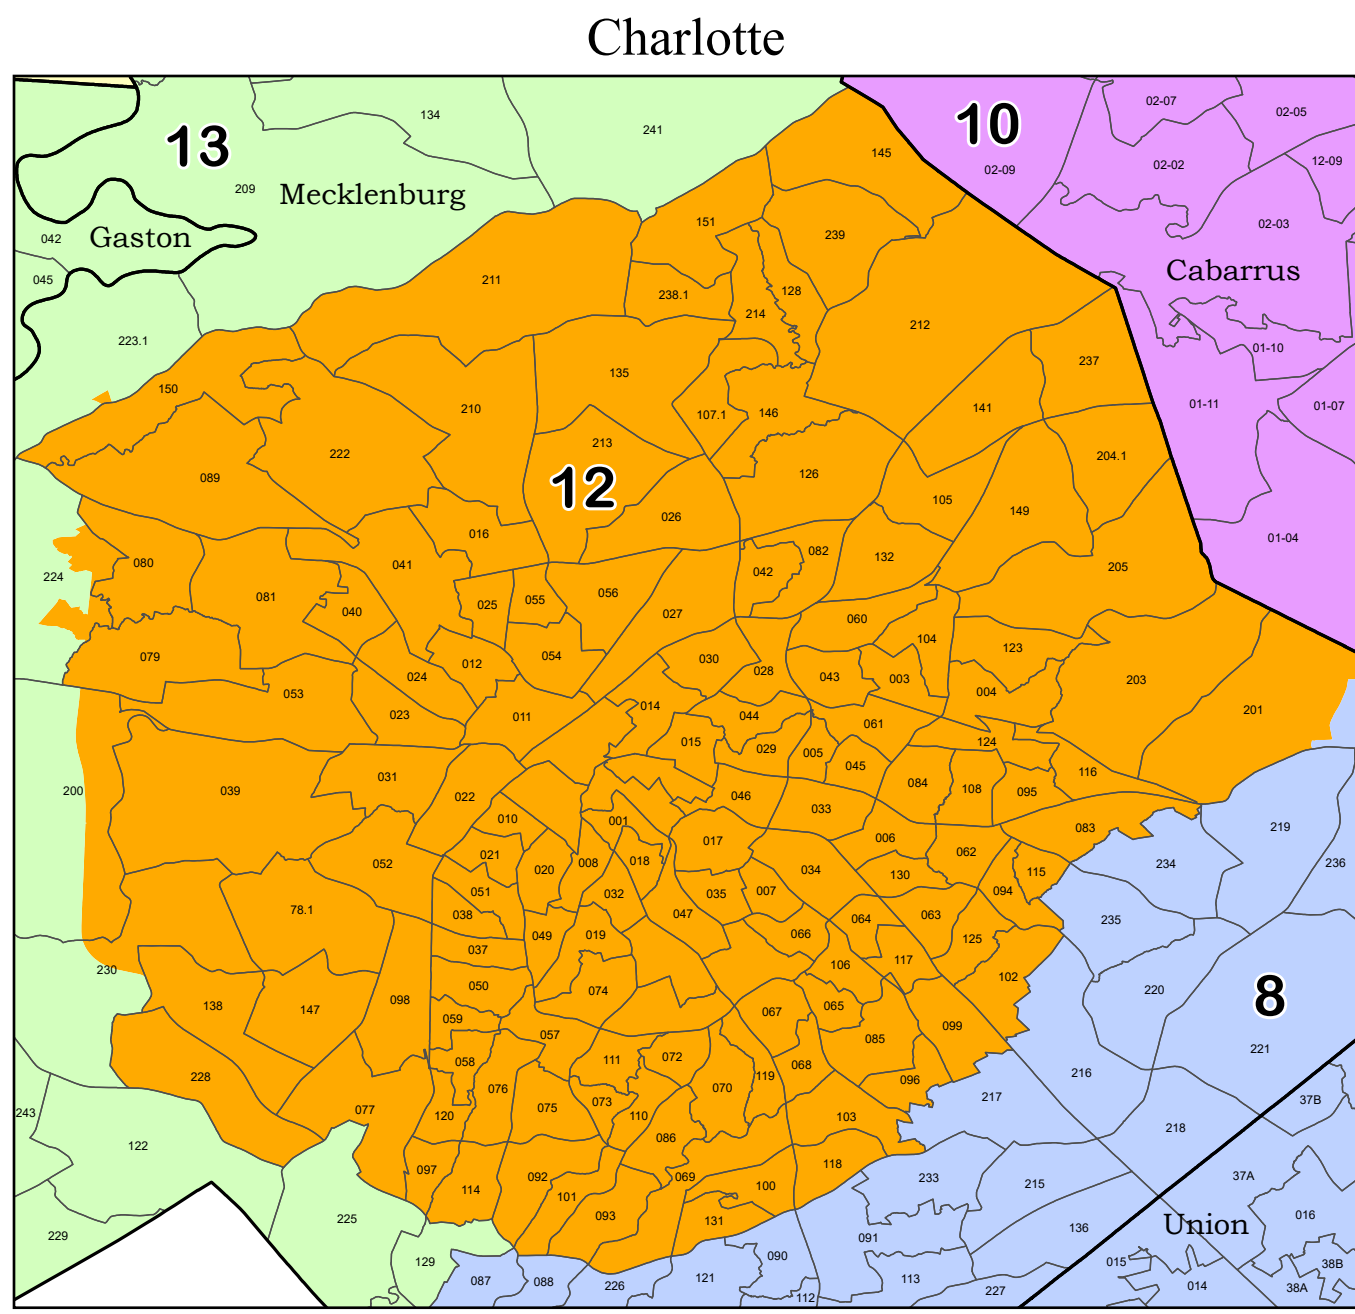

Guilford - Forsyth

Wake - Durham

CBK-3

US Congress

Districts

1	8	County
2	9	Insets only
3	10	VTD
4	11	
5	12	
6	13	
7	14	

CBK-4

US Congress

Districts

1	8
2	9
3	10
4	11
5	12
6	13
7	14

County
VTD
Insets only

CBK-5

Districts

1	8
2	9
3	10
4	11
5	12
6	13
7	14

County
VTD
Insets only

US Congress

CMT-9

Districts

1	8
2	9
3	10
4	11
5	12
6	13
7	14

County
VTD
Insets only

US Congress

CST-2

US Congress

CST-6

US Congress

Districts

1	8
2	9
3	10
4	11
5	12
6	13
7	14

County
VTD
Insets only

CBA-2

Districts

1	8	County
2	9	VTD
3	10	Insets only
4	11	
5	12	
6	13	
7	14	

US Congress