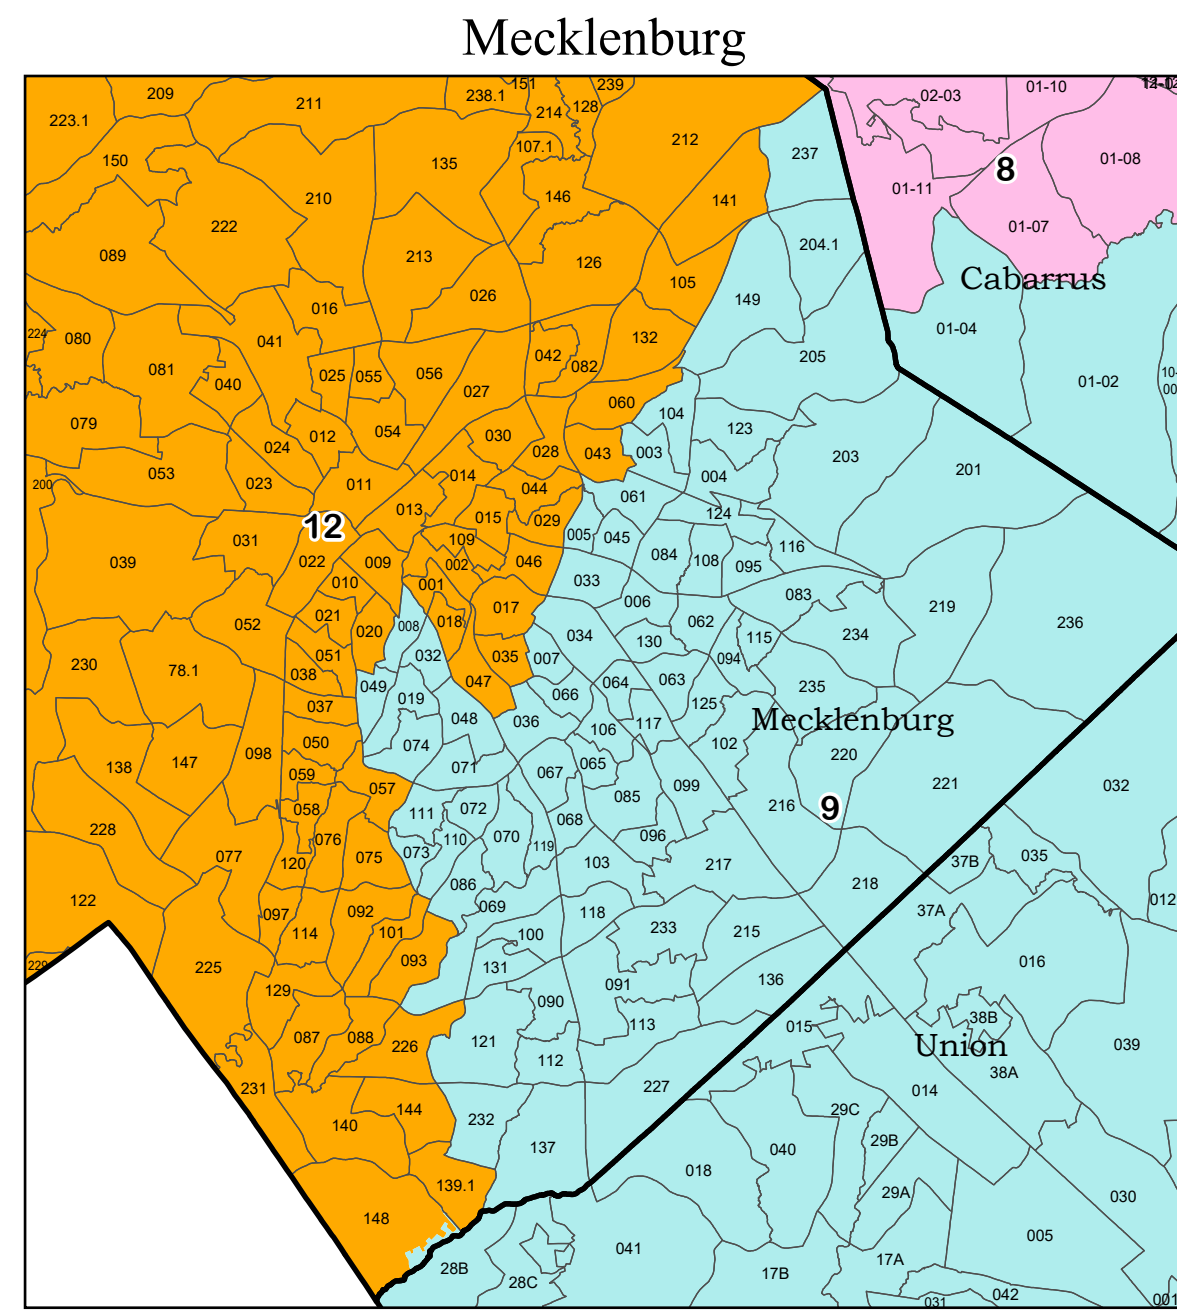

Guilford - Forsyth

Wake - Durham

CBK-3

US Congress

Districts

1	8	County
2	9	Insets only
3	10	VTD
4	11	
5	12	
6	13	
7	14	

CBK-4

US Congress

Districts

1	8
2	9
3	10
4	11
5	12
6	13
7	14

County
VTD
Insets only

CBK-5

Districts

1	8
2	9
3	10
4	11
5	12
6	13
7	14

County
VTD
Insets only

US Congress

CMT-9

Districts

1	8
2	9
3	10
4	11
5	12
6	13
7	14

County
VTD
Insets only

US Congress

CST-2

US Congress

CST-6

US Congress

Districts

1	8
2	9
3	10
4	11
5	12
6	13
7	14

County
VTD
Insets only

CBA-2

Districts

1	8	County
2	9	VTD
3	10	Insets only
4	11	
5	12	
6	13	
7	14	

US Congress