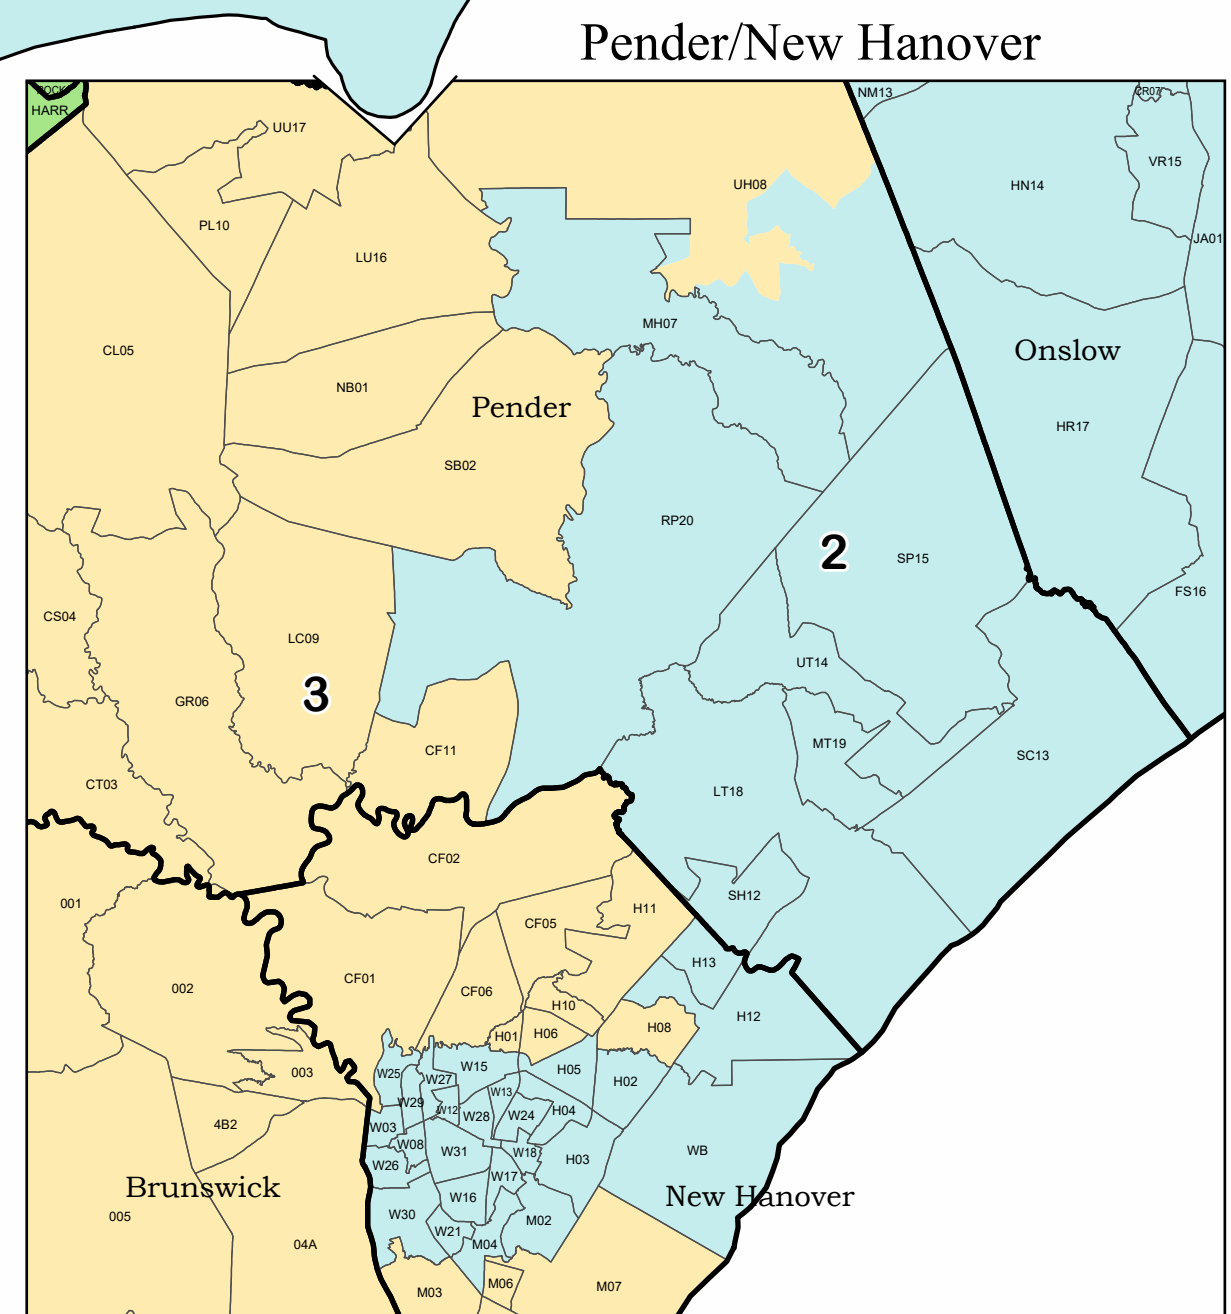

Guilford - Forsyth

Wake - Durham

CBK-3

US Congress

Districts

1	8	County
2	9	Insets only
3	10	VTD
4	11	
5	12	
6	13	
7	14	

CBK-4

US Congress

Districts

1	8
2	9
3	10
4	11
5	12
6	13
7	14

County
VTD
Insets only

CBK-5

Districts

1	8
2	9
3	10
4	11
5	12
6	13
7	14

County
VTD
Insets only

US Congress

CMT-9

Districts

1	8
2	9
3	10
4	11
5	12
6	13
7	14

County
VTD
Insets only

US Congress

CST-2

US Congress

CST-6

US Congress

Districts

1	8
2	9
3	10
4	11
5	12
6	13
7	14

County
VTD
Insets only

CBA-2

Districts

1	8	County
2	9	VTD
3	10	Insets only
4	11	
5	12	
6	13	
7	14	

US Congress