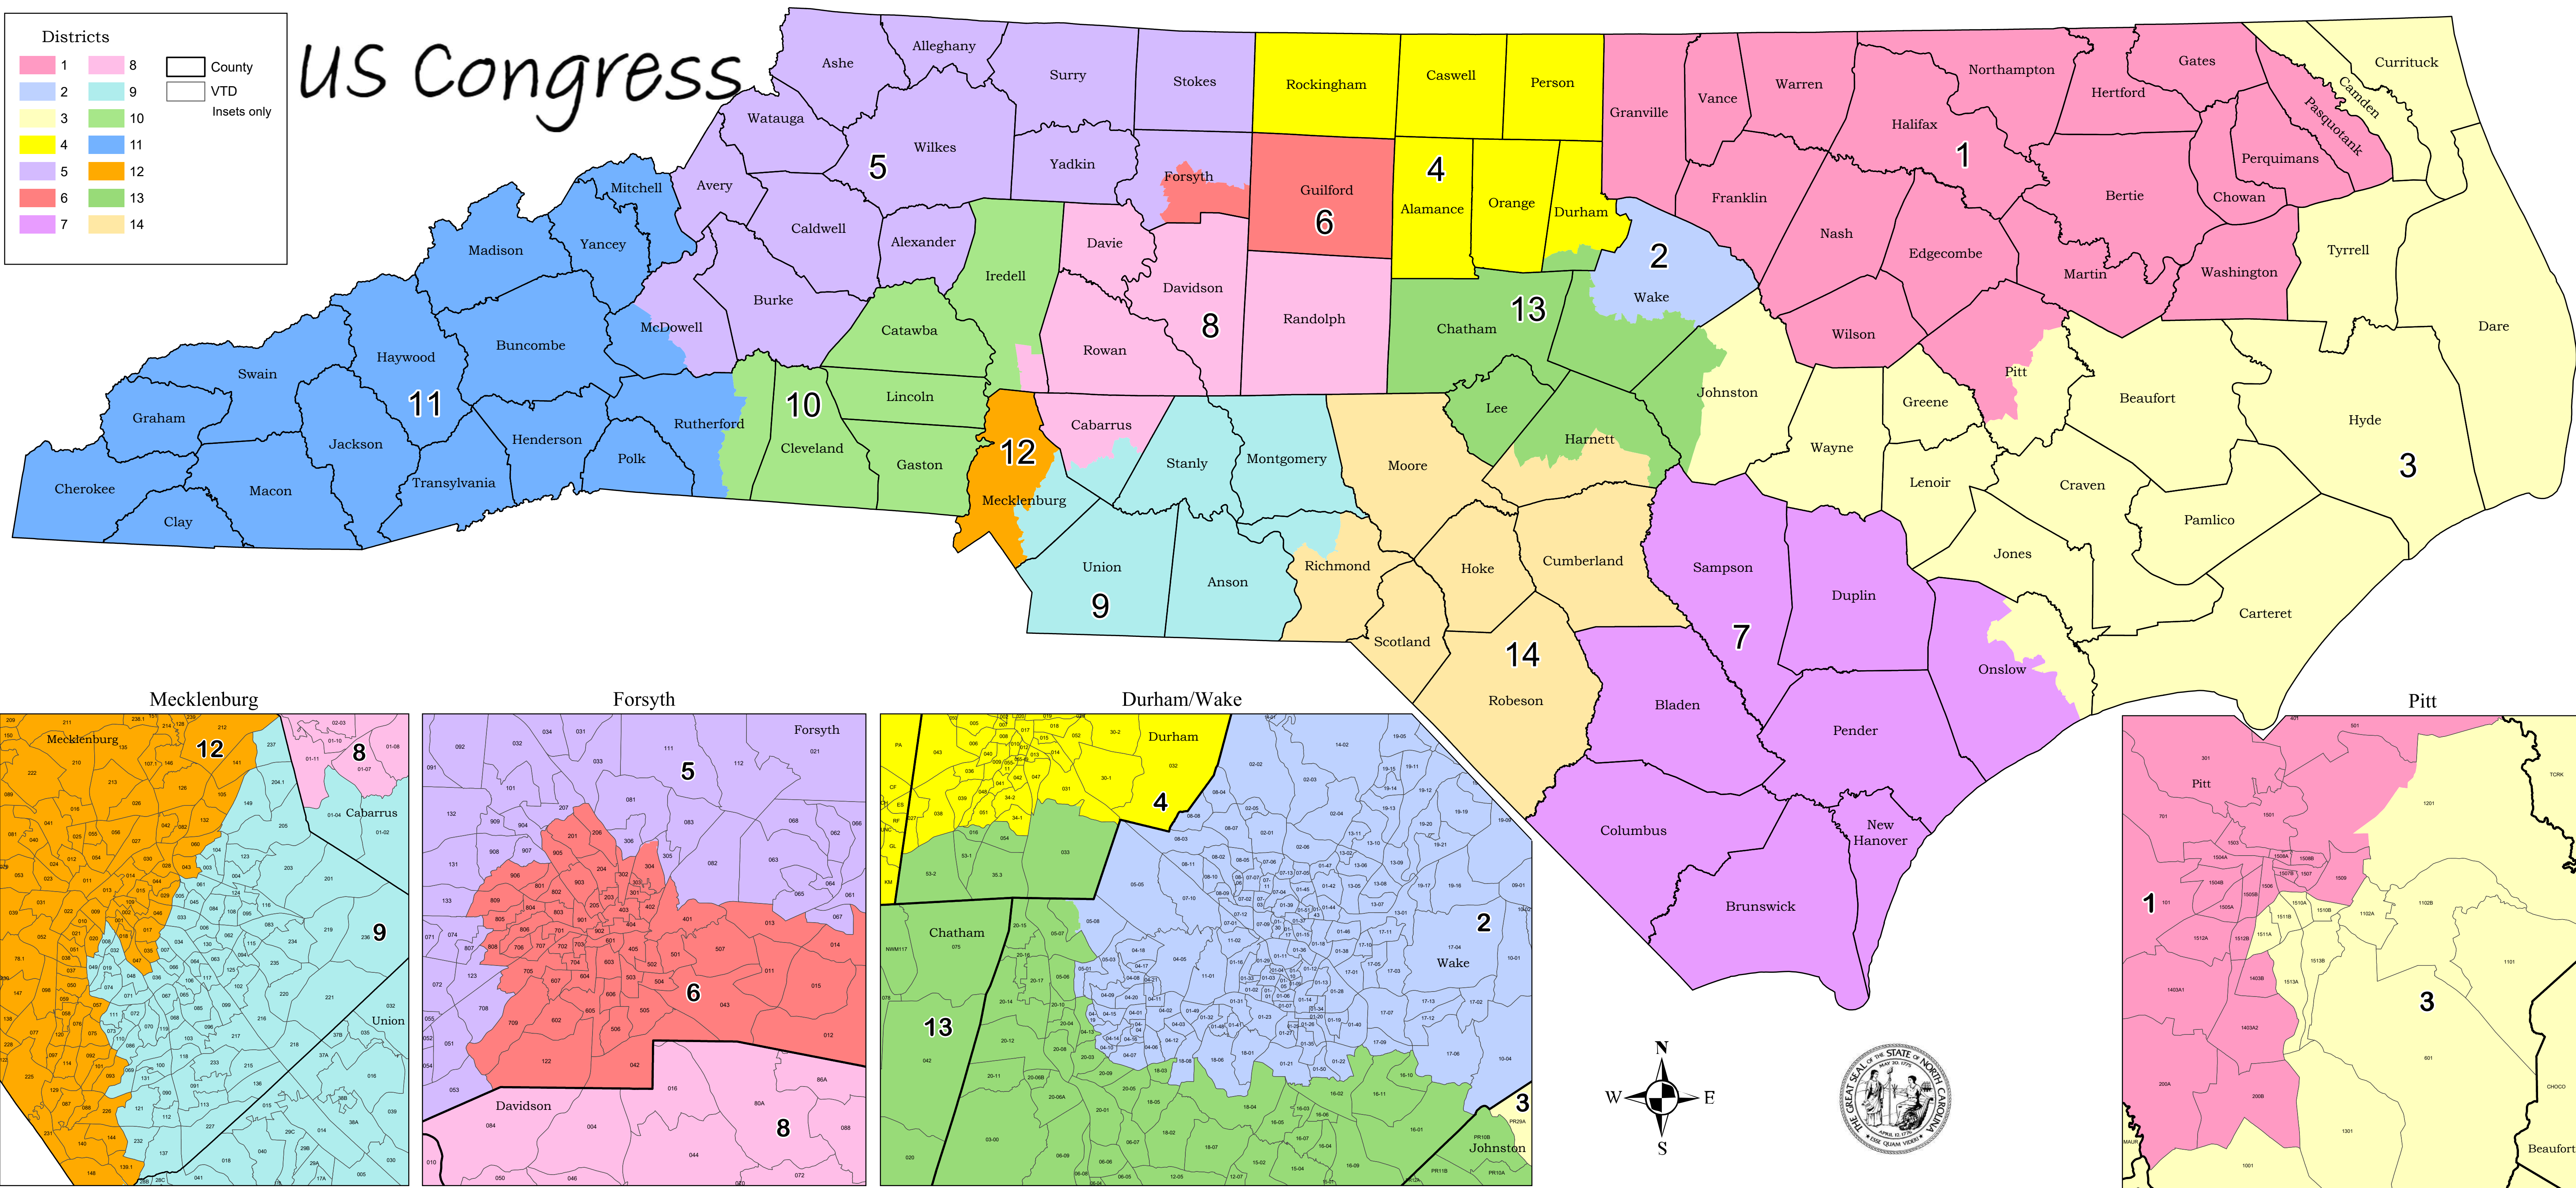

Guilford - Forsyth

Wake - Durham

CBK-3

US Congress

Districts

1	8	County
2	9	Insets only
3	10	VTD
4	11	
5	12	
6	13	
7	14	

CBK-4

US Congress

Districts

1	8
2	9
3	10
4	11
5	12
6	13
7	14

County
VTD
Insets only

CBK-5

Districts

1	8
2	9
3	10
4	11
5	12
6	13
7	14

County
VTD
Insets only

US Congress

CMT-9

Districts

1	8
2	9
3	10
4	11
5	12
6	13
7	14

County
VTD
Insets only

US Congress

CST-2

US Congress

CST-6

US Congress

Districts

1	8
2	9
3	10
4	11
5	12
6	13
7	14

County
VTD
Insets only

CBA-2

Districts

1	8	County
2	9	VTD
3	10	Insets only
4	11	
5	12	
6	13	
7	14	

US Congress