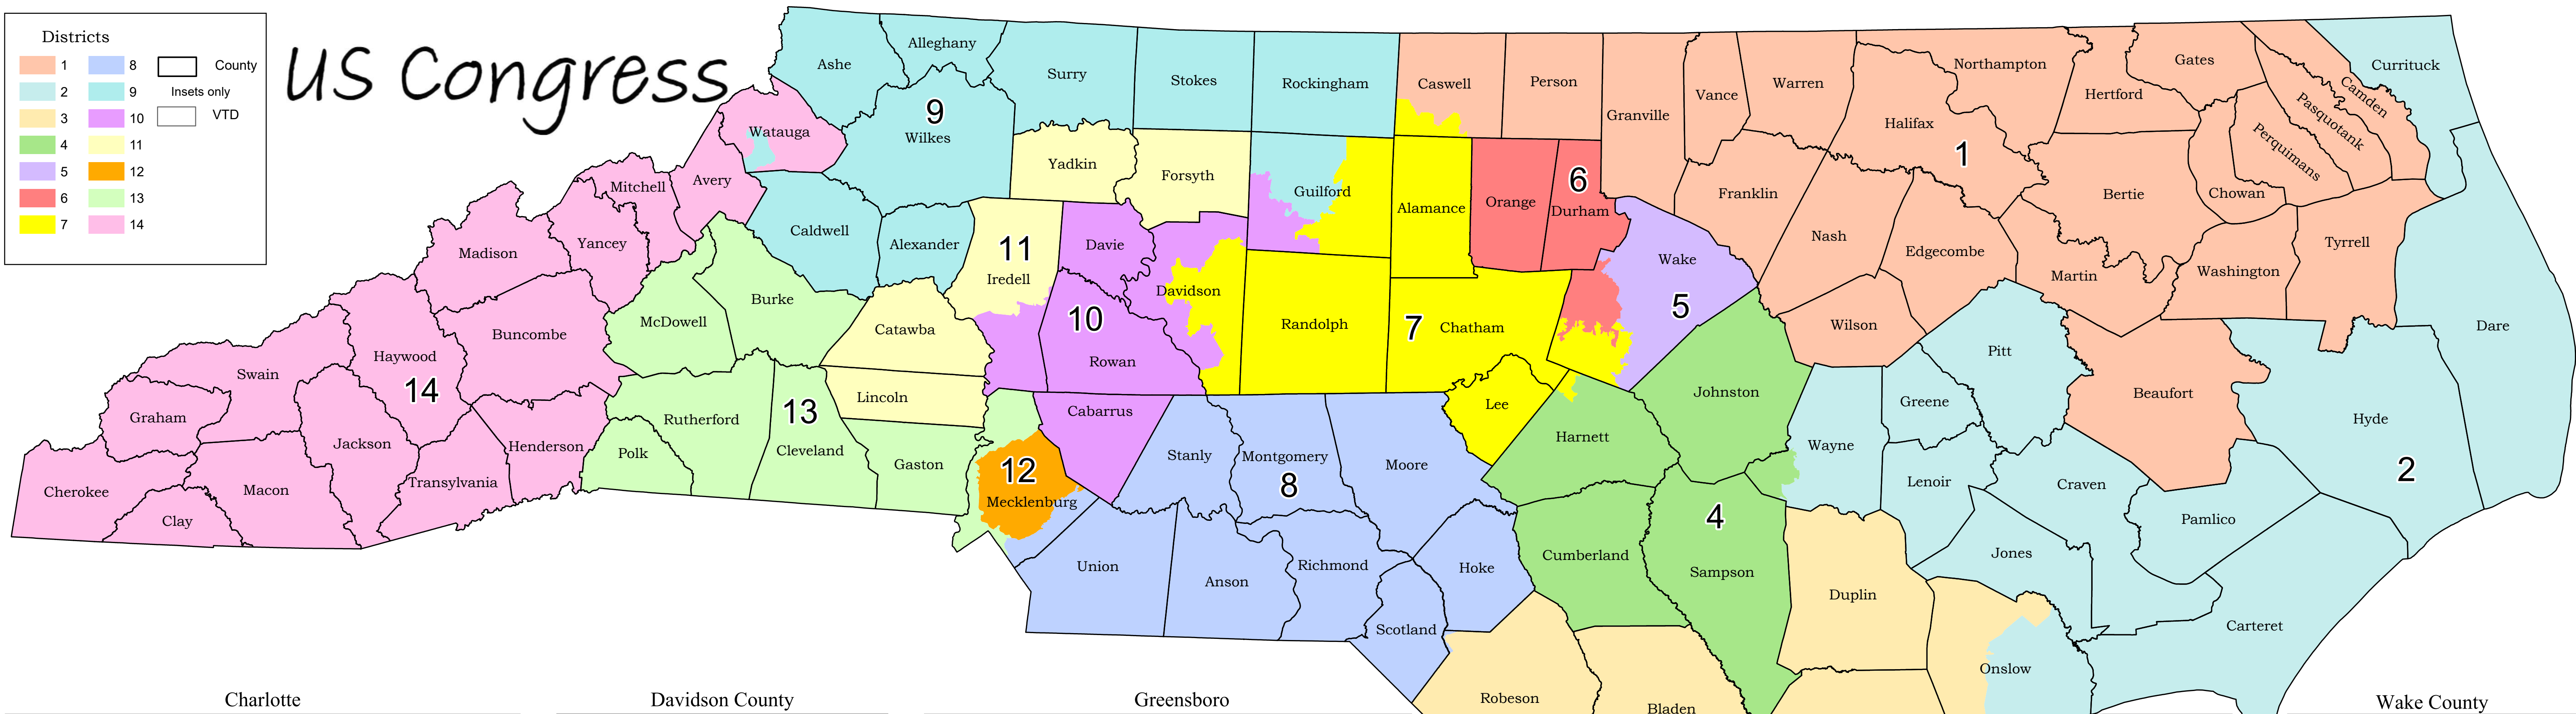

HBK-11

State House

Legend:

- Counties
- District

NC General Assembly, October 22, 2021.

SST-4

State Senate

Mecklenburg

Guilford - Forsyth

Wake - Durham

CBK-3

US Congress

Districts

1	8	County
2	9	Insets only
3	10	VTD
4	11	
5	12	
6	13	
7	14	

CBK-4

US Congress

Districts

1	8
2	9
3	10
4	11
5	12
6	13
7	14

County
VTD
Insets only

CBK-5

Districts

1	8
2	9
3	10
4	11
5	12
6	13
7	14

County
VTD
Insets only

US Congress

US Congress

Districts

1	8
2	9
3	10
4	11
5	12
6	13
7	14

County
VTD
Insets only

CBA-2

Districts

1	8	County
2	9	VTD
3	10	Insets only
4	11	
5	12	
6	13	
7	14	

US Congress