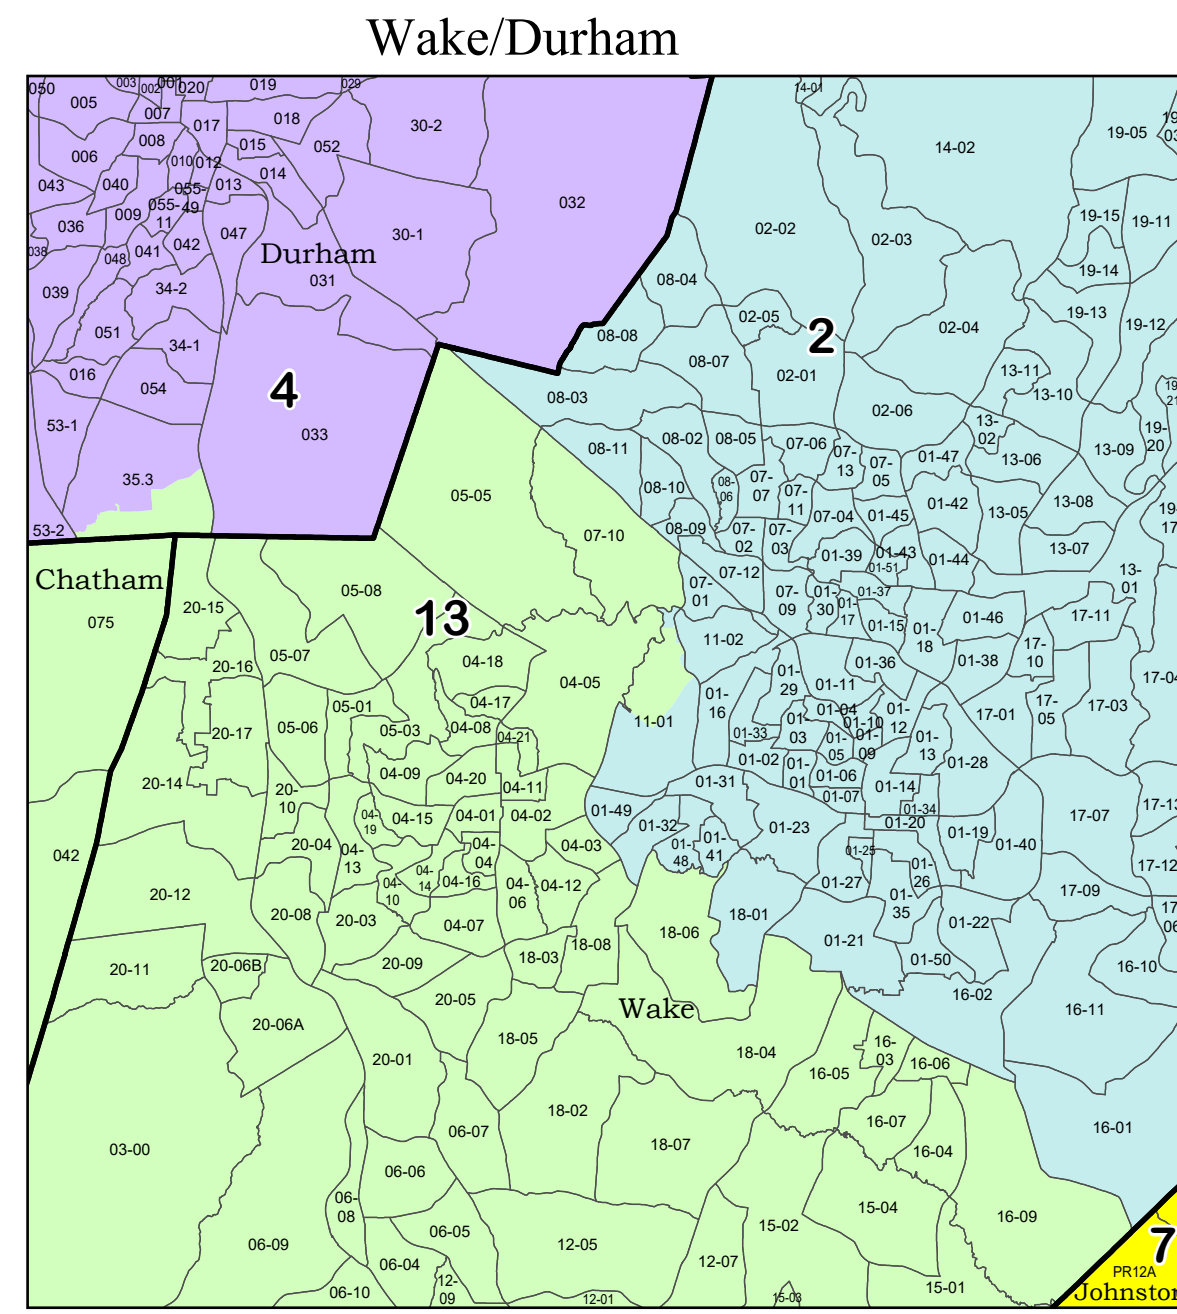

Guilford - Forsyth

Wake - Durham

CBK-3

US Congress

Districts

1	8	County
2	9	Insets only
3	10	VTD
4	11	
5	12	
6	13	
7	14	

CBK-4

US Congress

Districts

1	8
2	9
3	10
4	11
5	12
6	13
7	14

County
VTD
Insets only

CBK-5

Districts

1	8
2	9
3	10
4	11
5	12
6	13
7	14

County
VTD
Insets only

US Congress

CMT-9

Districts

1	8
2	9
3	10
4	11
5	12
6	13
7	14

County
VTD
Insets only

US Congress

CST-2

US Congress

CST-6

US Congress

Districts

1	8
2	9
3	10
4	11
5	12
6	13
7	14

County
VTD
Insets only

CBA-2

Districts

1	8	County
2	9	VTD
3	10	Insets only
4	11	
5	12	
6	13	
7	14	

US Congress