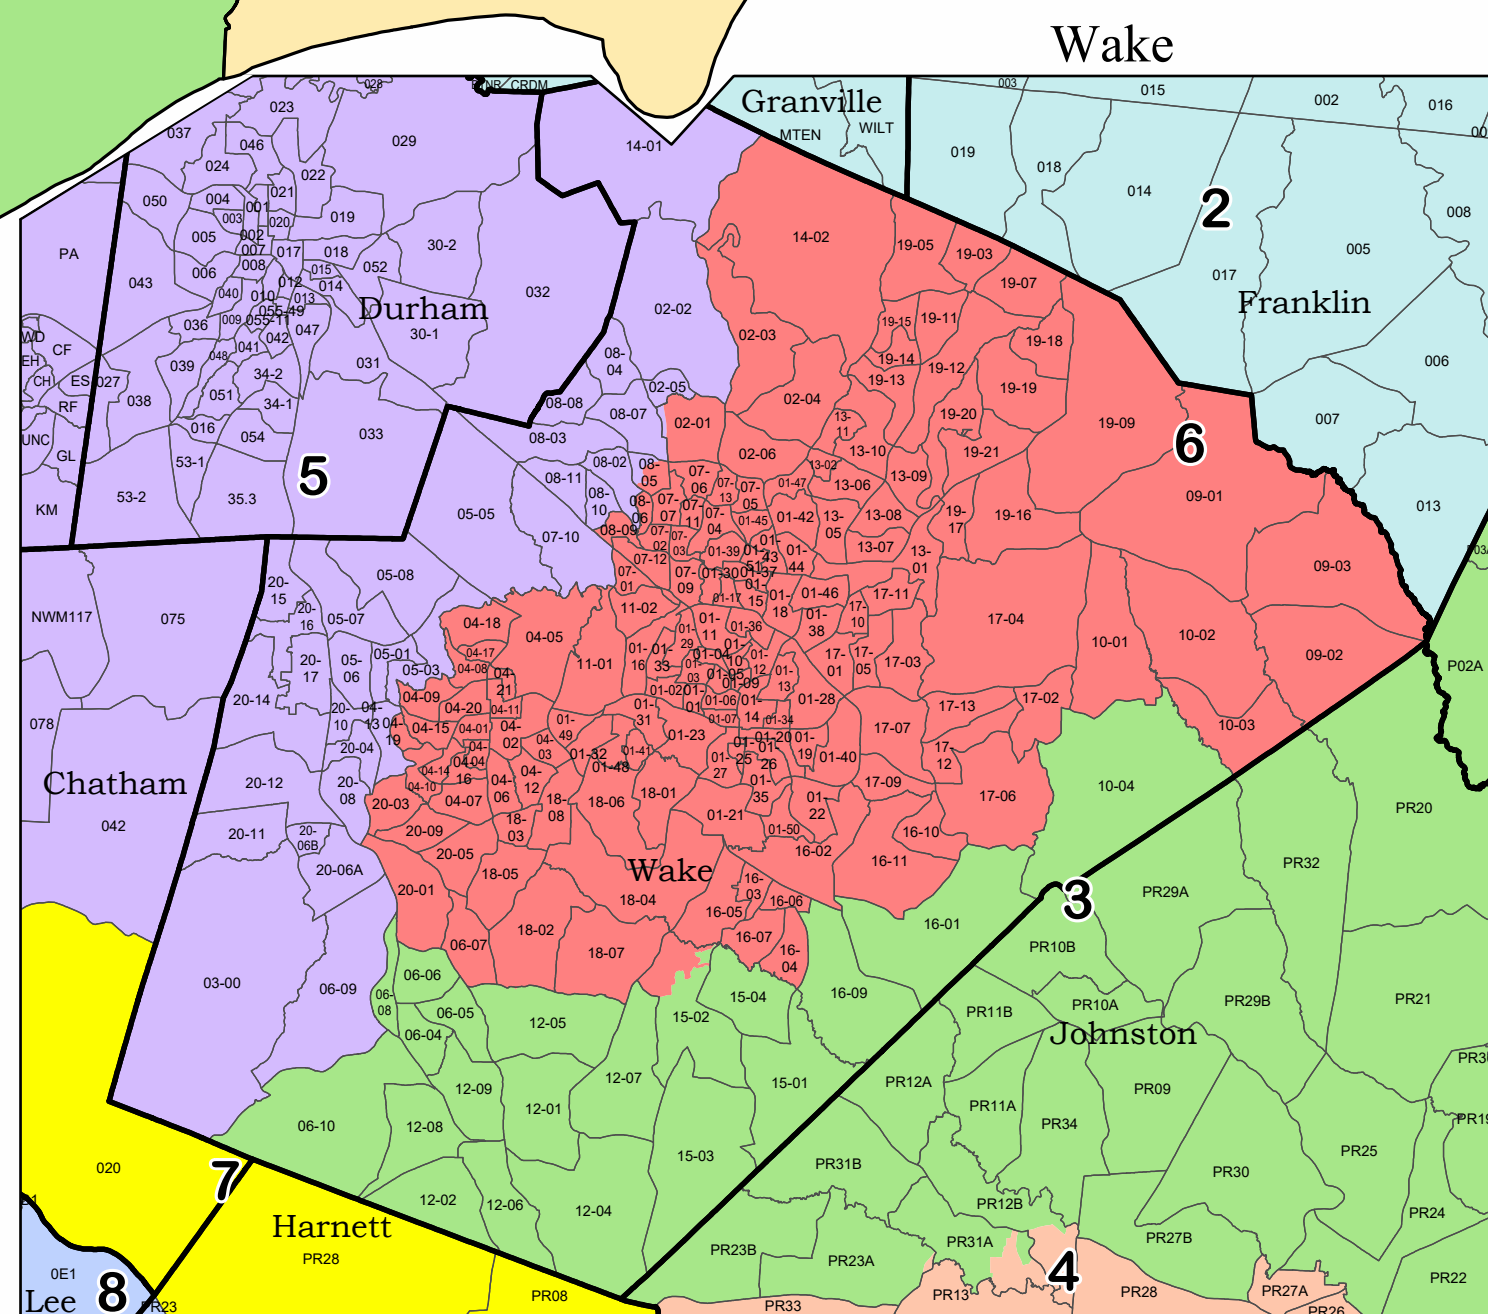

Guilford - Forsyth

Wake - Durham

CBK-3

US Congress

Districts

1	8	County
2	9	Insets only
3	10	VTD
4	11	
5	12	
6	13	
7	14	

CBK-4

US Congress

Districts

1	8
2	9
3	10
4	11
5	12
6	13
7	14

County
VTD
Insets only

CBK-5

Districts

1	8
2	9
3	10
4	11
5	12
6	13
7	14

County
VTD
Insets only

US Congress

CMT-9

Districts

1	8
2	9
3	10
4	11
5	12
6	13
7	14

County
VTD
Insets only

US Congress

CST-2

US Congress

CST-6

US Congress

Districts

1	8
2	9
3	10
4	11
5	12
6	13
7	14

County
VTD
Insets only

CBA-2

Districts

1	8	County
2	9	VTD
3	10	Insets only
4	11	
5	12	
6	13	
7	14	

US Congress