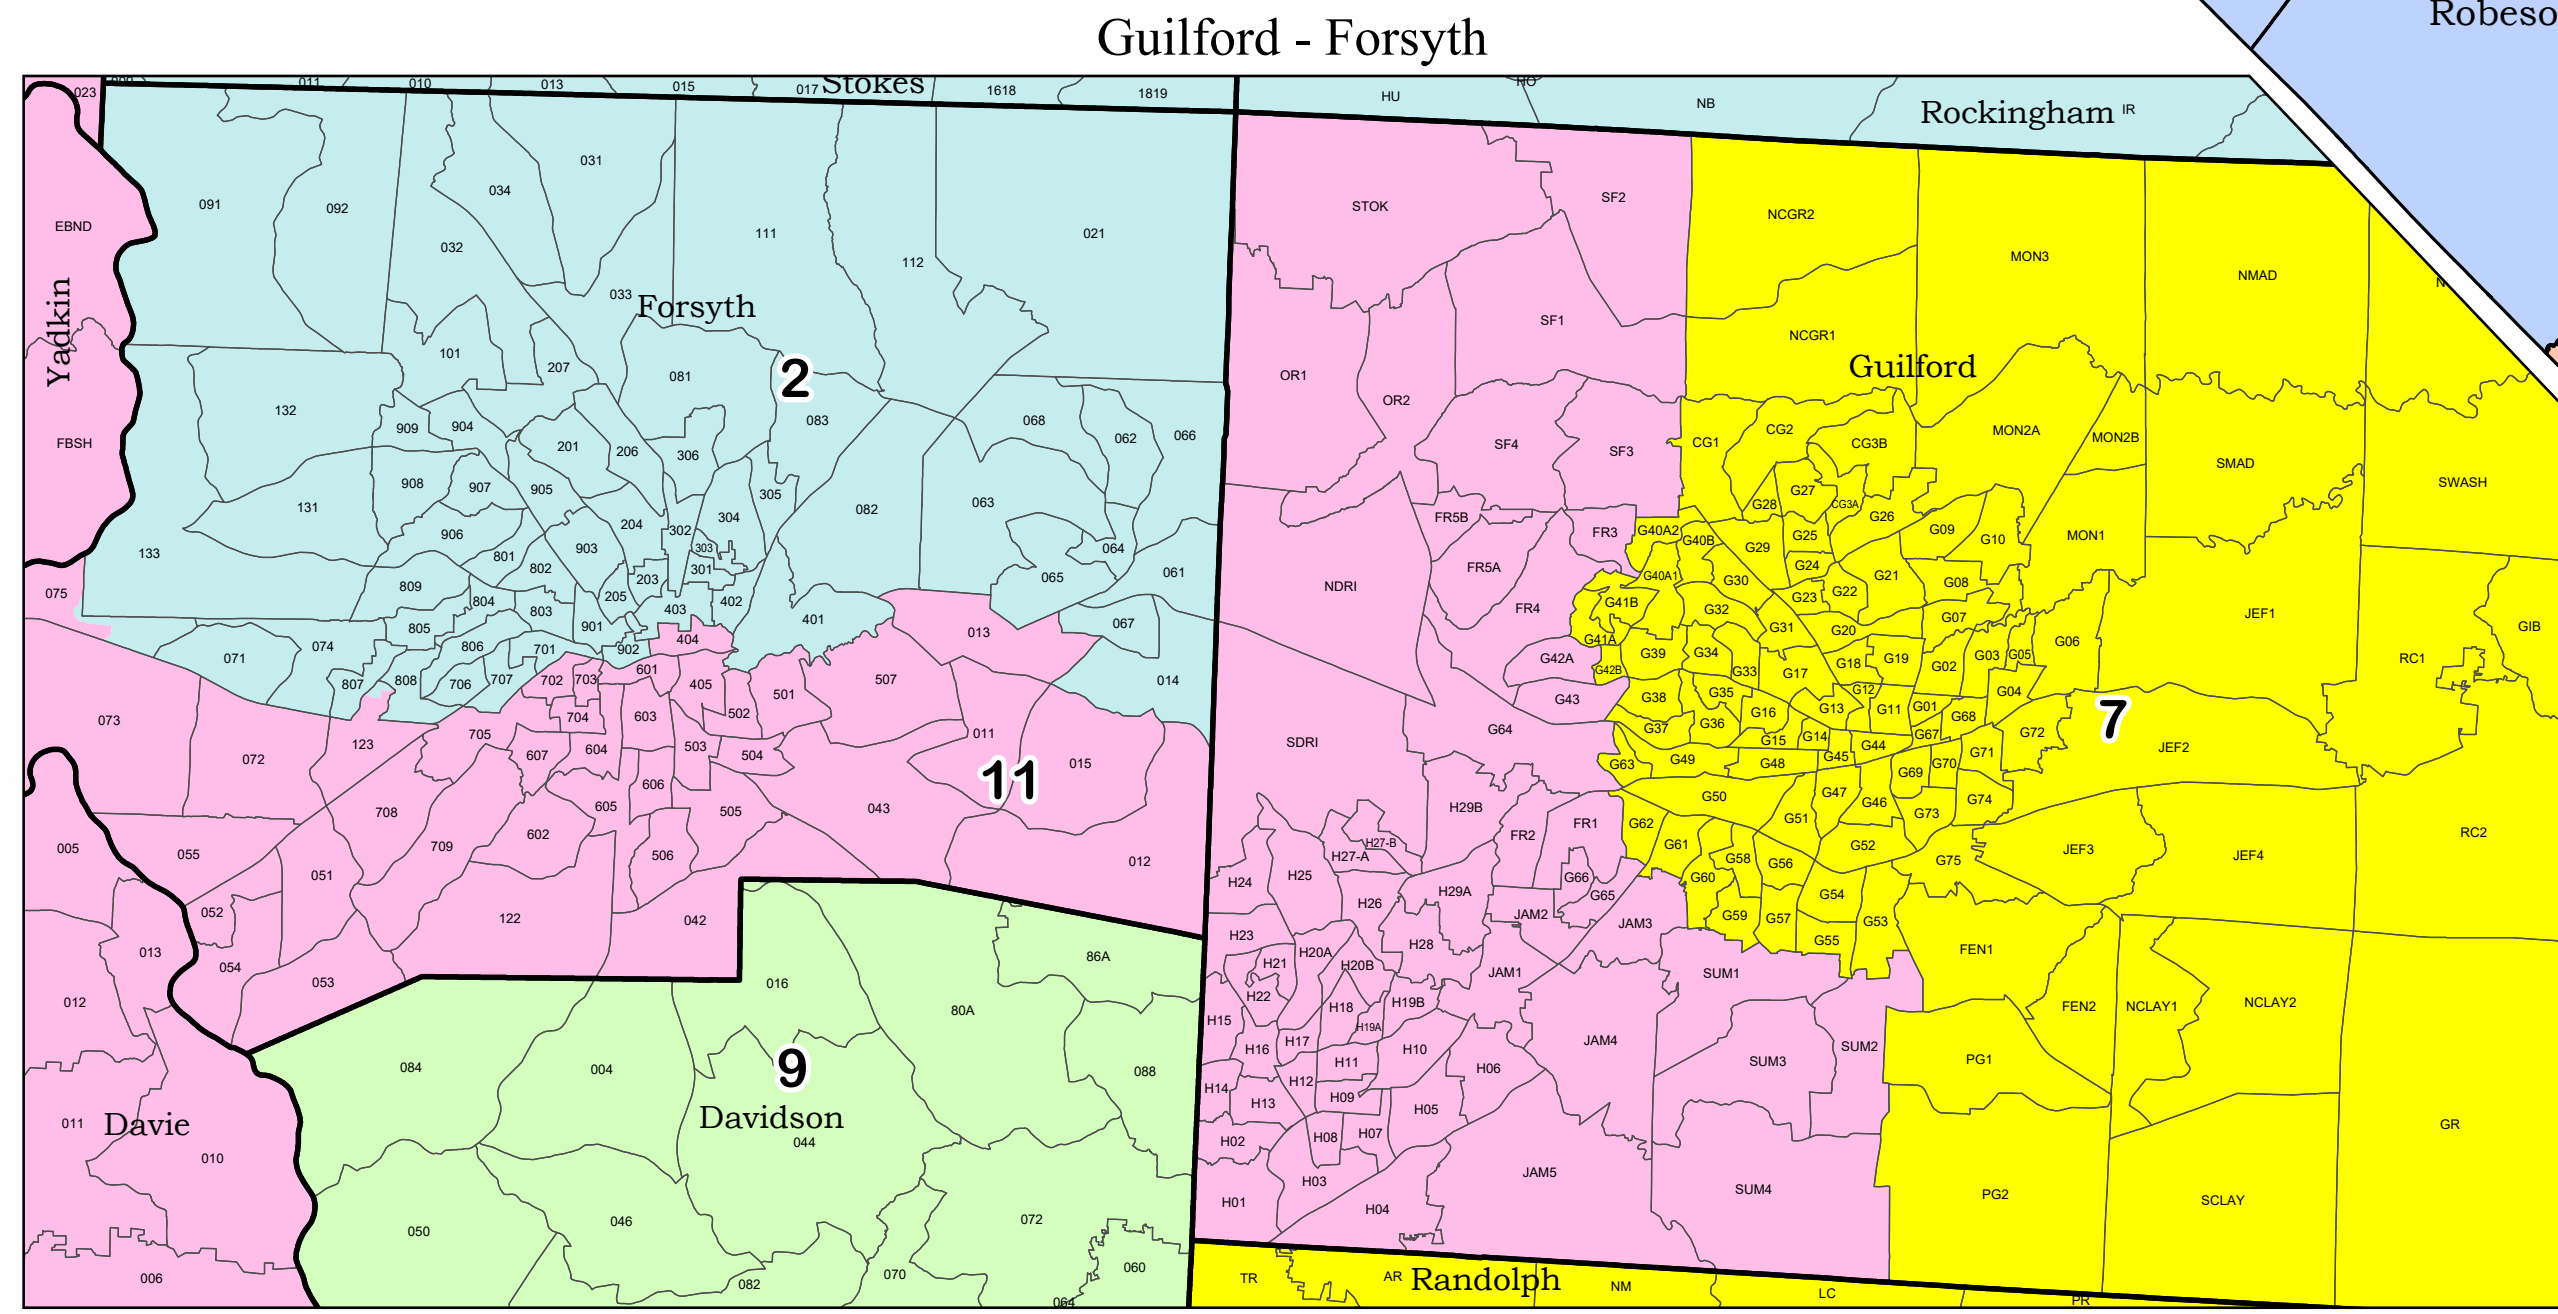

Guilford - Forsyth

Wake - Durham

CBK-3

US Congress

Districts

1	8	County
2	9	Insets only
3	10	VTD
4	11	
5	12	
6	13	
7	14	

CBK-4

US Congress

Districts

1	8
2	9
3	10
4	11
5	12
6	13
7	14

County
VTD
Insets only

CBK-5

Districts

1	8
2	9
3	10
4	11
5	12
6	13
7	14

County
VTD
Insets only

US Congress

CMT-9

Districts

1	8
2	9
3	10
4	11
5	12
6	13
7	14

County
VTD
Insets only

US Congress

CST-2

US Congress

CST-6

US Congress

Districts

1	8
2	9
3	10
4	11
5	12
6	13
7	14

County
VTD
Insets only

CBA-2

Districts

1	8	County
2	9	VTD
3	10	Insets only
4	11	
5	12	
6	13	
7	14	

US Congress