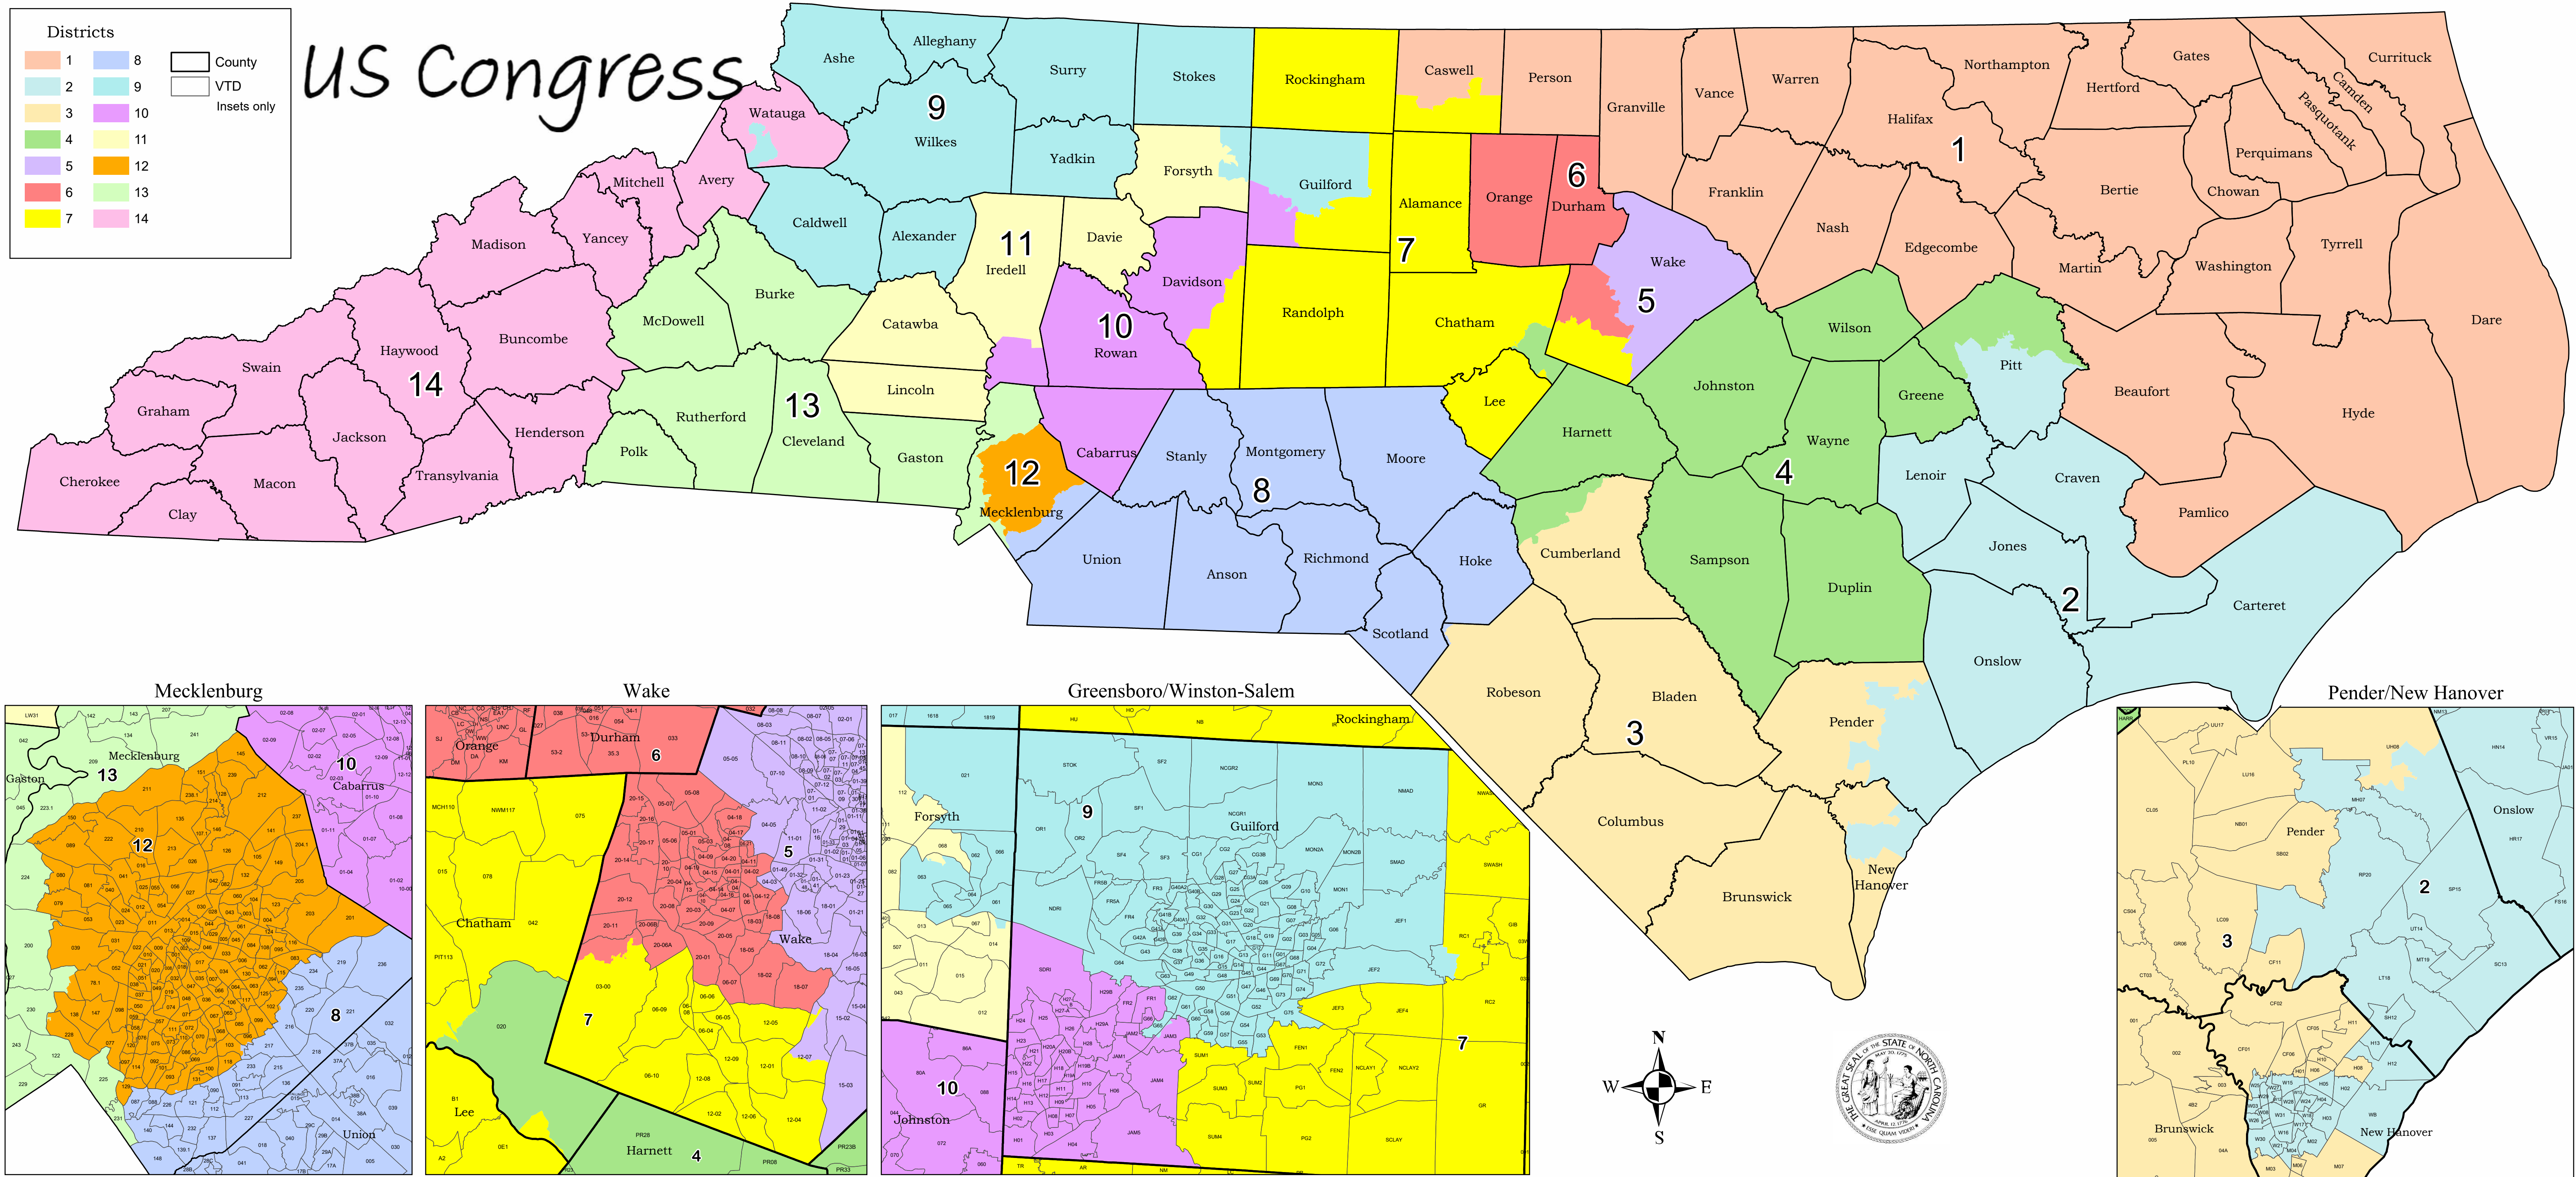

Guilford - Forsyth

Wake - Durham

CBK-3

US Congress

Districts

1	8	County
2	9	Insets only
3	10	VTD
4	11	
5	12	
6	13	
7	14	

CBK-4

US Congress

Districts

1	8
2	9
3	10
4	11
5	12
6	13
7	14

County
VTD
Insets only

CBK-5

Districts

1	8
2	9
3	10
4	11
5	12
6	13
7	14

County
VTD
Insets only

US Congress

CMT-9

Districts

1	8
2	9
3	10
4	11
5	12
6	13
7	14

County
VTD
Insets only

US Congress

CST-2

US Congress

CST-6

US Congress

Districts

1	8
2	9
3	10
4	11
5	12
6	13
7	14

County
VTD
Insets only

CBA-2

Districts

1	8	County
2	9	VTD
3	10	Insets only
4	11	
5	12	
6	13	
7	14	

US Congress