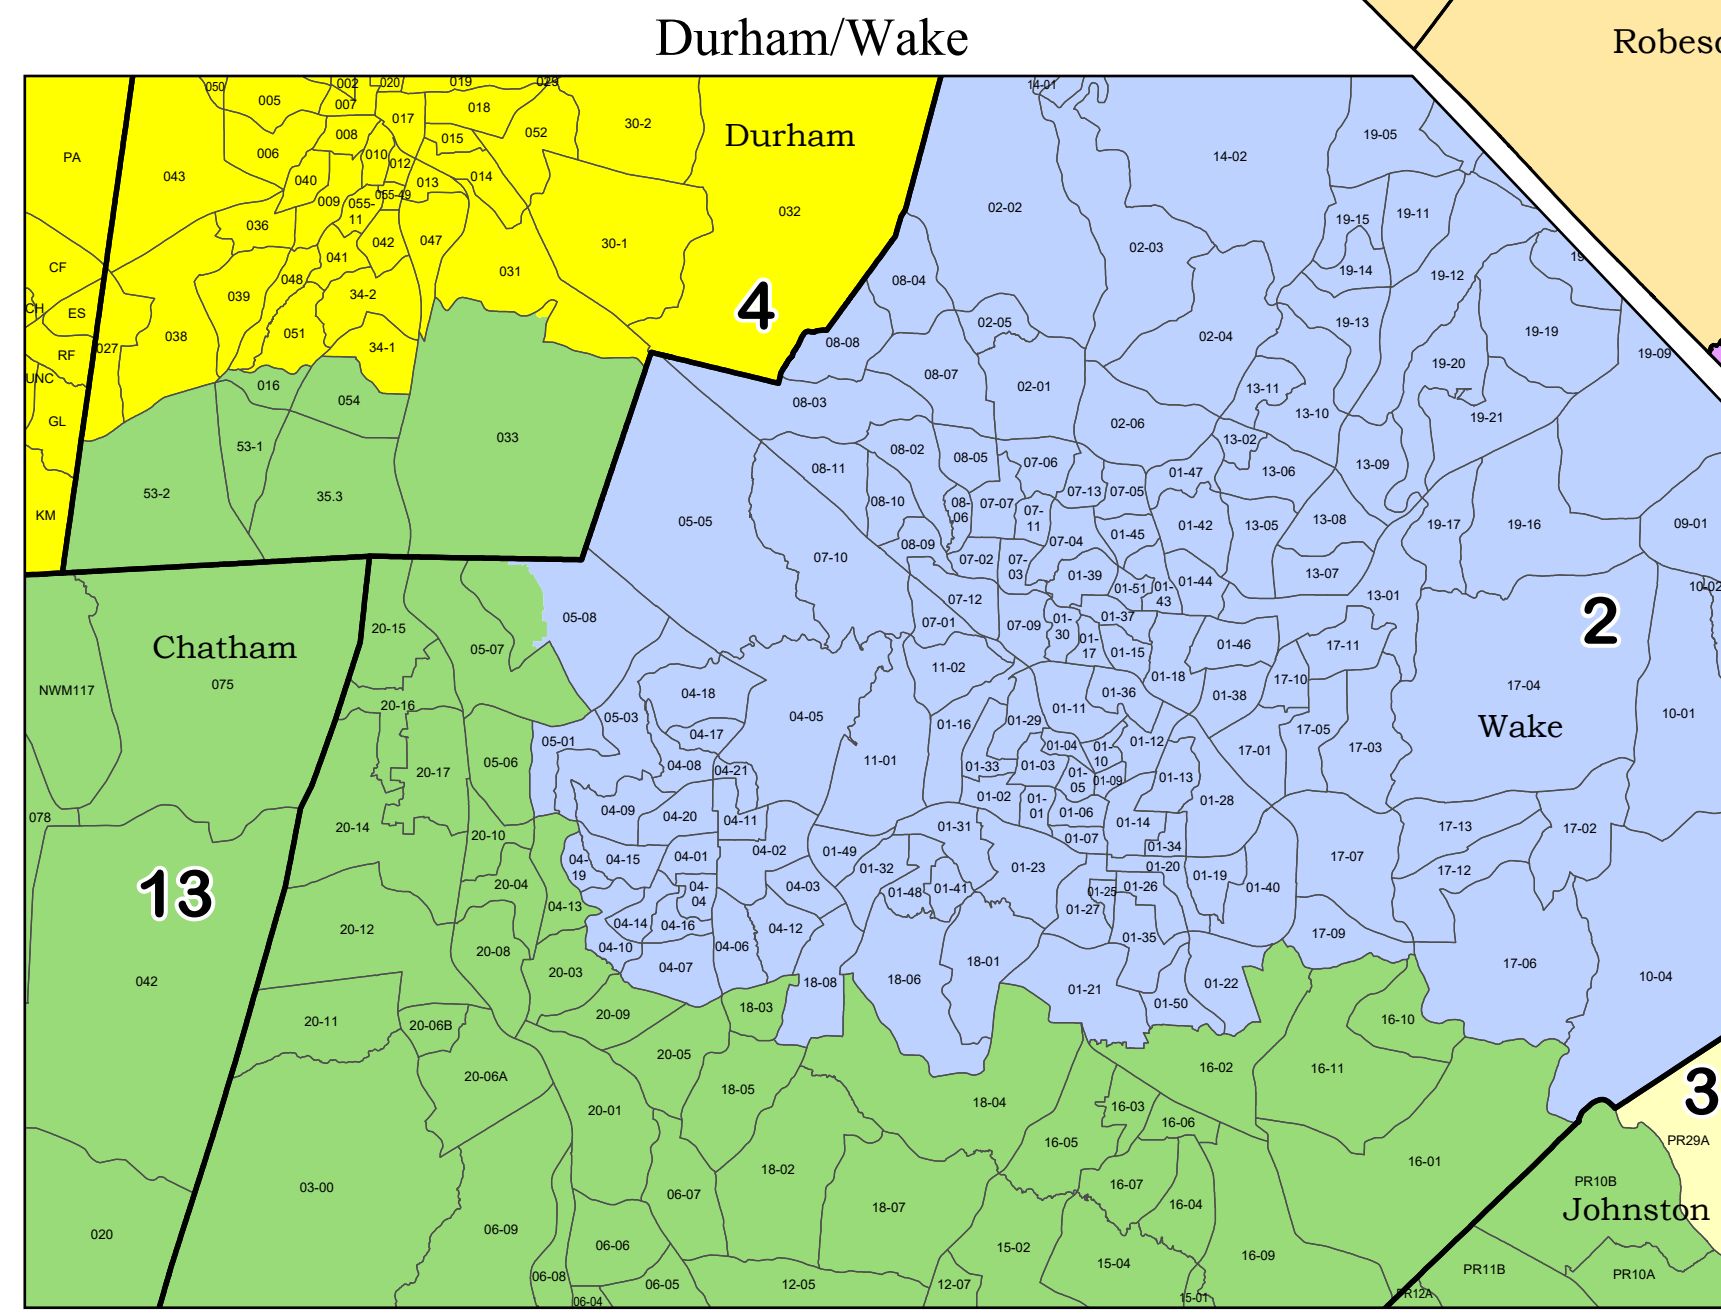

Guilford - Forsyth

Wake - Durham

CBK-3

US Congress

Districts

1	8	County
2	9	Insets only
3	10	VTD
4	11	
5	12	
6	13	
7	14	

CBK-4

US Congress

Districts

1	8
2	9
3	10
4	11
5	12
6	13
7	14

County
VTD
Insets only

CBK-5

Districts

1	8
2	9
3	10
4	11
5	12
6	13
7	14

County
VTD
Insets only

US Congress

CMT-9

Districts

1	8
2	9
3	10
4	11
5	12
6	13
7	14

County
VTD
Insets only

US Congress

CST-2

US Congress

CST-6

US Congress

Districts

1	8
2	9
3	10
4	11
5	12
6	13
7	14

County
VTD
Insets only

CBA-2

Districts

1	8	County
2	9	VTD
3	10	Insets only
4	11	
5	12	
6	13	
7	14	

US Congress