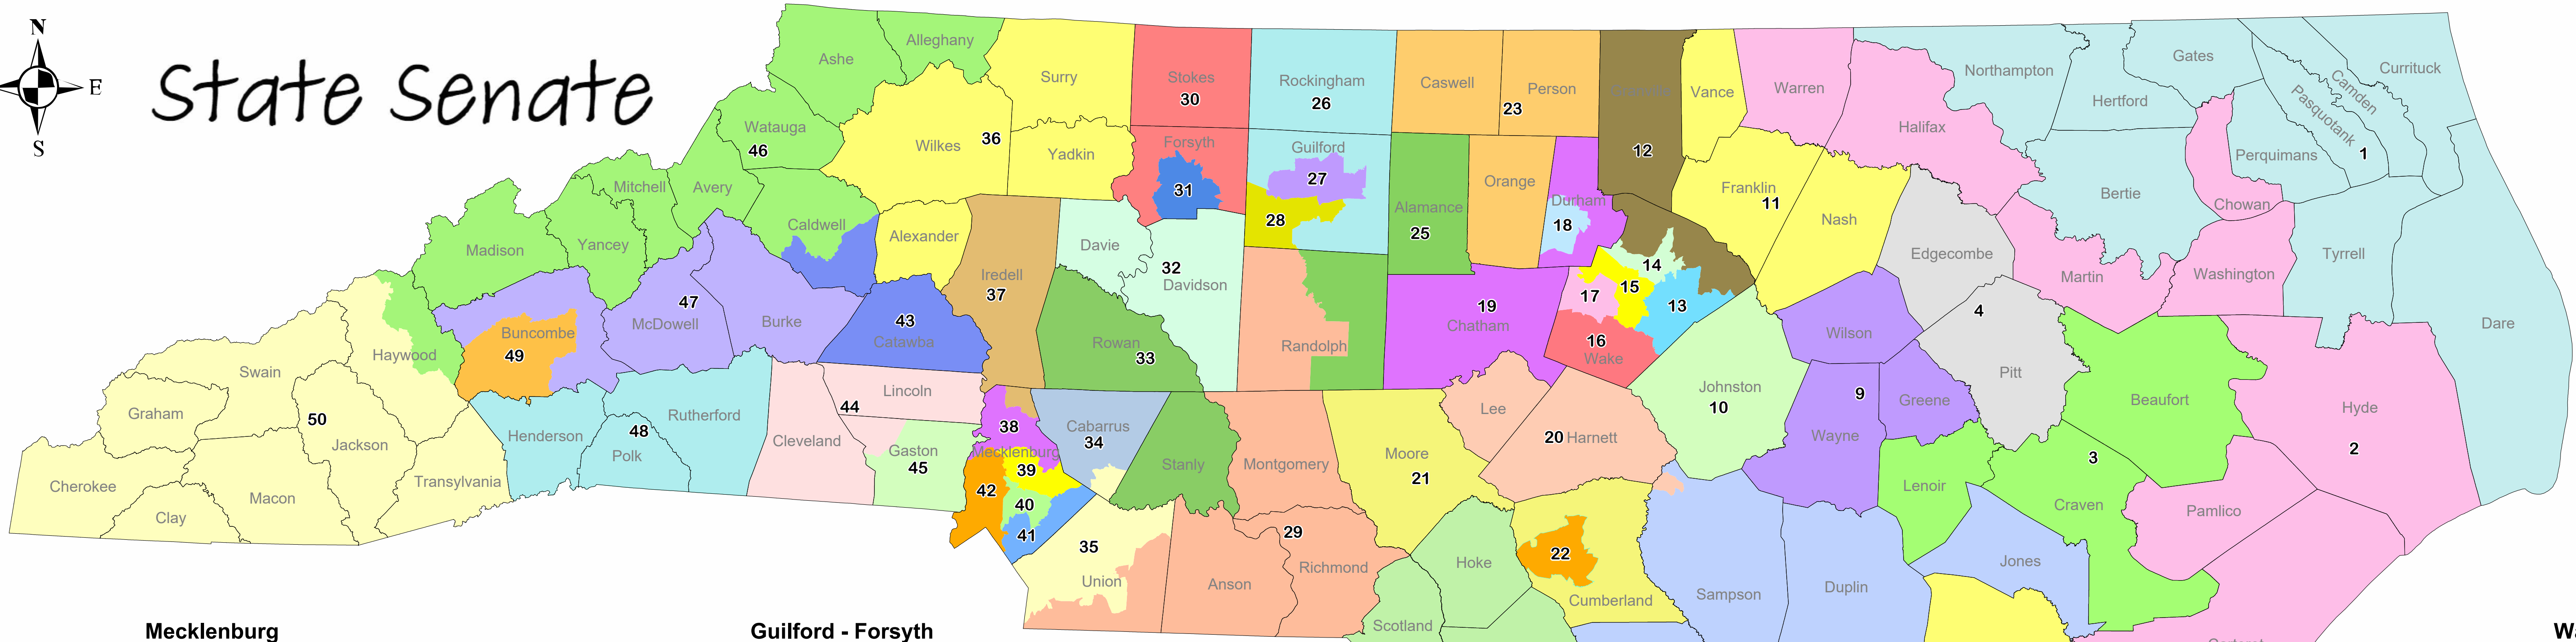

HBK-11

State House

Legend:

- Counties
- District

NC General Assembly, October 22, 2021.

SST-4

State Senate

Mecklenburg

Guilford - Forsyth

Wake - Durham

CBK-3

US Congress

Districts

1	8	County
2	9	Insets only
3	10	VTD
4	11	
5	12	
6	13	
7	14	

CBK-4

US Congress

Districts

1	8
2	9
3	10
4	11
5	12
6	13
7	14

County
VTD
Insets only

CBK-5

Districts

1	8
2	9
3	10
4	11
5	12
6	13
7	14

County
VTD
Insets only

US Congress

US Congress

Districts

1	8
2	9
3	10
4	11
5	12
6	13
7	14

County
VTD
Insets only

CBA-2

Districts

1	8	County
2	9	VTD
3	10	Insets only
4	11	
5	12	
6	13	
7	14	

US Congress